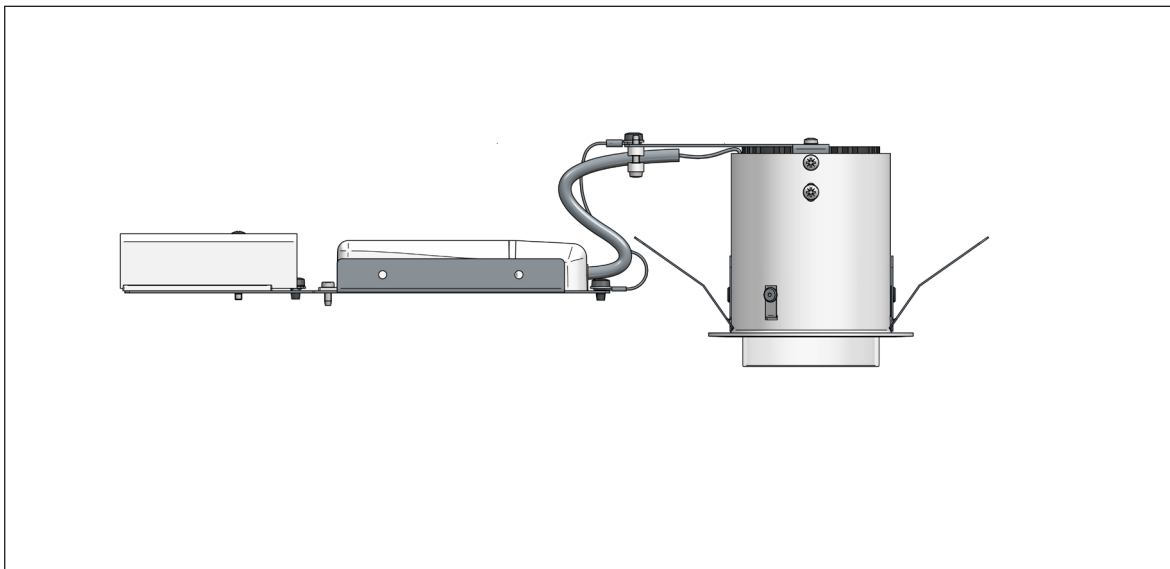

Punkt Lamp 90

Design: focus lighting

The design of the **Punkt Lamp** is dominated by the inner shade in mouth-blown glass, spreading the light in a pleasant and beautiful way.

The new LED versions of the Focus Punkt Lamps combine diffuse light and spot light. Thus they meet the requirements of the European standard for general lighting in indoor work places. The LED is hidden behind a diffuser, and no inside components are visible. Furthermore, the diffuser contributes to an even illumination of the glass shade, and the visual appearance of the Punkt Lamp with LED fully matches that of the conventional incandescent lamps.

Size:

90 mm diameter
Other Punkt Lamps: 65, 110, 150, and 200 mm

Material:

Aluminium, white or grey metallic, and opal-white glass

Lamp types for Punkt Lamp 90:

LED - V6
GU10 based lamps
The 90 mm Punkt lamp is available with Bridgelux V6 LED. V6 is a compact light source with high output and true colour reproduction.

Design: focus lighting

Luminaire specification

Material:	Aluminium
Shade:	Opal-white glass cylinder
Mounting:	Recessed
Cut-out:	Ø 80-82 mm in 6-15 mm plates Ø 82-84 mm in 15-35 mm plates
Clearances:	Height: ca 107 mm Horizontally: min 50 mm
Connection:	5-pole terminal block
Classification:	IP20, class I
Weight:	0.6 kg
Optional:	Ring for soft ceilings

Punkt Lamp 90 - GU10

Design: focus lighting

Luminaire specification

Material:	Aluminium
Shade:	Opal-white glass cylinder
Mounting:	Recessed into unisolated ceiling 
Cut-out:	Ø 80-82 mm in 6-15 mm plates
	Ø 82-84 mm in 15-35 mm plates
Clearances:	Height: min 109 mm
	Horizontally: min 50 mm
Connection:	5-pole terminal block, T105° wire
Classification:	IP20, class I
Weight:	0.3 kg
Optional:	Ring for soft ceilings