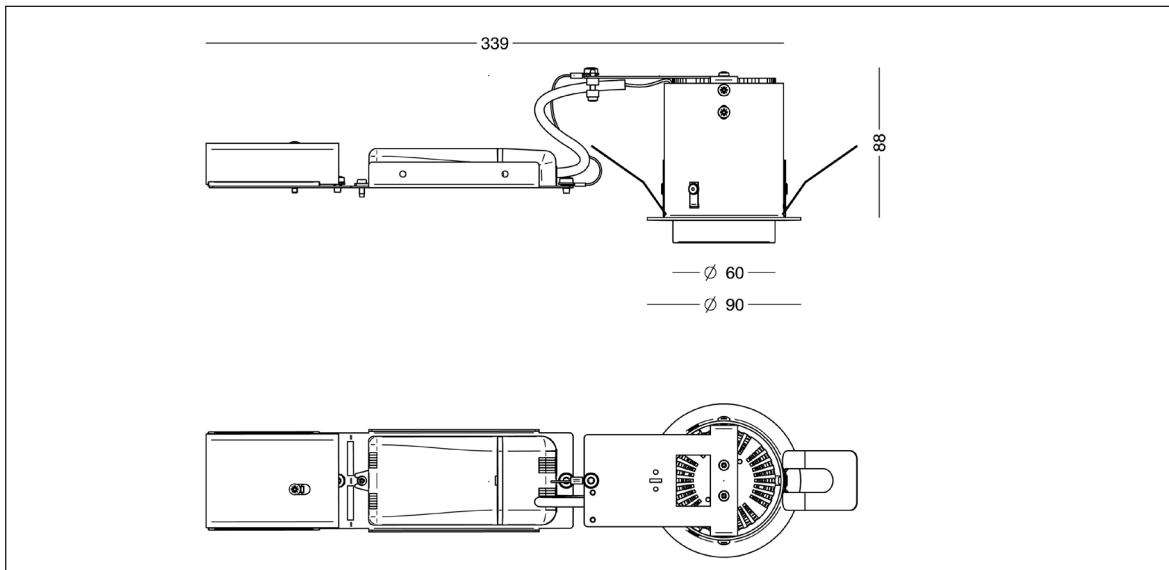

Size:

90 mm diameter
Other Punkt Lamps: 65, 110, 150, and 200 mm

Material:

Aluminium, white or grey metallic, and opal-white glass

Lamp types for Punkt Lamp 90:

LED - V6
GU10 based lamps
The 90 mm Punkt lamp is available with Bridgelux V6 LED. V6 is a compact light source with high output and true colour reproduction.

Mounting:

All Punkt lamps are approved for recession in various types of ceilings.

Punkt Lamp 90:

LED: The fixture can be recessed into isolated ceiling.

GU10: For un-isolated ceilings only.

Punkt Lamp 90 - LED

Design: focus lighting

Luminaire specification

Material:	Aluminium
Shade:	Opal-white glass cylinder
Mounting:	Recessed
Cut-out:	Ø 80-82 mm in 6-15 mm plates Ø 82-84 mm in 15-35 mm plates
Clearances:	Height: ca 107 mm Horizontally: min 50 mm
Connection:	5-pole terminal block
Classification:	IP20, class I
Weight:	0.6 kg
Optional:	Ring for soft ceilings

Punkt Lamp 90 - GU10

Design: focus lighting

Luminaire specification

Material:	Aluminium
Shade:	Opal-white glass cylinder
Mounting:	Recessed into unisolated ceiling 
Cut-out:	Ø 80-82 mm in 6-15 mm plates
	Ø 82-84 mm in 15-35 mm plates
Clearances:	Height: min 109 mm
	Horizontally: min 50 mm
Connection:	5-pole terminal block, T105° wire
Classification:	IP20, class I
Weight:	0.3 kg
Optional:	Ring for soft ceilings