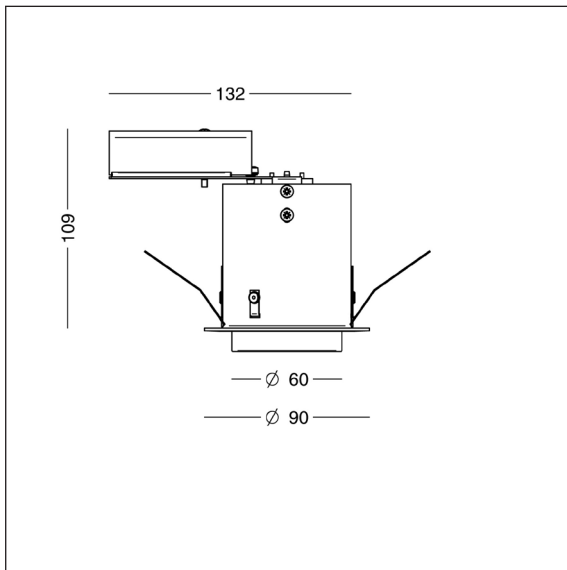

Design: focus lighting

Luminaire specification

Material:	Aluminium
Shade:	Opal-white glass cylinder
Mounting:	Recessed
Cut-out:	Ø 80-82 mm in 6-15 mm plates Ø 82-84 mm in 15-35 mm plates
Clearances:	Height: ca 107 mm Horizontally: min 50 mm
Connection:	5-pole terminal block
Classification:	IP20, class I
Weight:	0.6 kg
Optional:	Ring for soft ceilings

Product codes

Punkt Lamp 90 LED					
Item No.	Lamp type		Select colour, colour temperature, etc. in the table below.		
2891-	5 W V6, 350 mA				
2895-	7 W V6, 500 mA				
To be combined with:	Colour	Colour temperature		Dimmable driver	
	2 white w. glass	927	2700 K, 90 Ra		empty no dimming
	9 grey metallic w. glass	930	3000 K, 90 Ra		V 1-10 V
		940	4000 K, 90 Ra		D Dali
Example: 2895-2930V = Punkt Lamp 90, 7 W LED, white w. glass, 3000 K, 90 Ra, dimmable 1-10 V					
Optional					
2010-20	Ring for soft ceilings				

Punkt Lamp 90 - GU10

Design: focus lighting

Luminaire specification

Material:	Aluminium
Shade:	Opal-white glass cylinder
Mounting:	Recessed into unisolated ceiling 
Cut-out:	Ø 80-82 mm in 6-15 mm plates
	Ø 82-84 mm in 15-35 mm plates
Clearances:	Height: min 109 mm
	Horizontally: min 50 mm
Connection:	5-pole terminal block, T105° wire
Classification:	IP20, class I
Weight:	0.3 kg
Optional:	Ring for soft ceilings