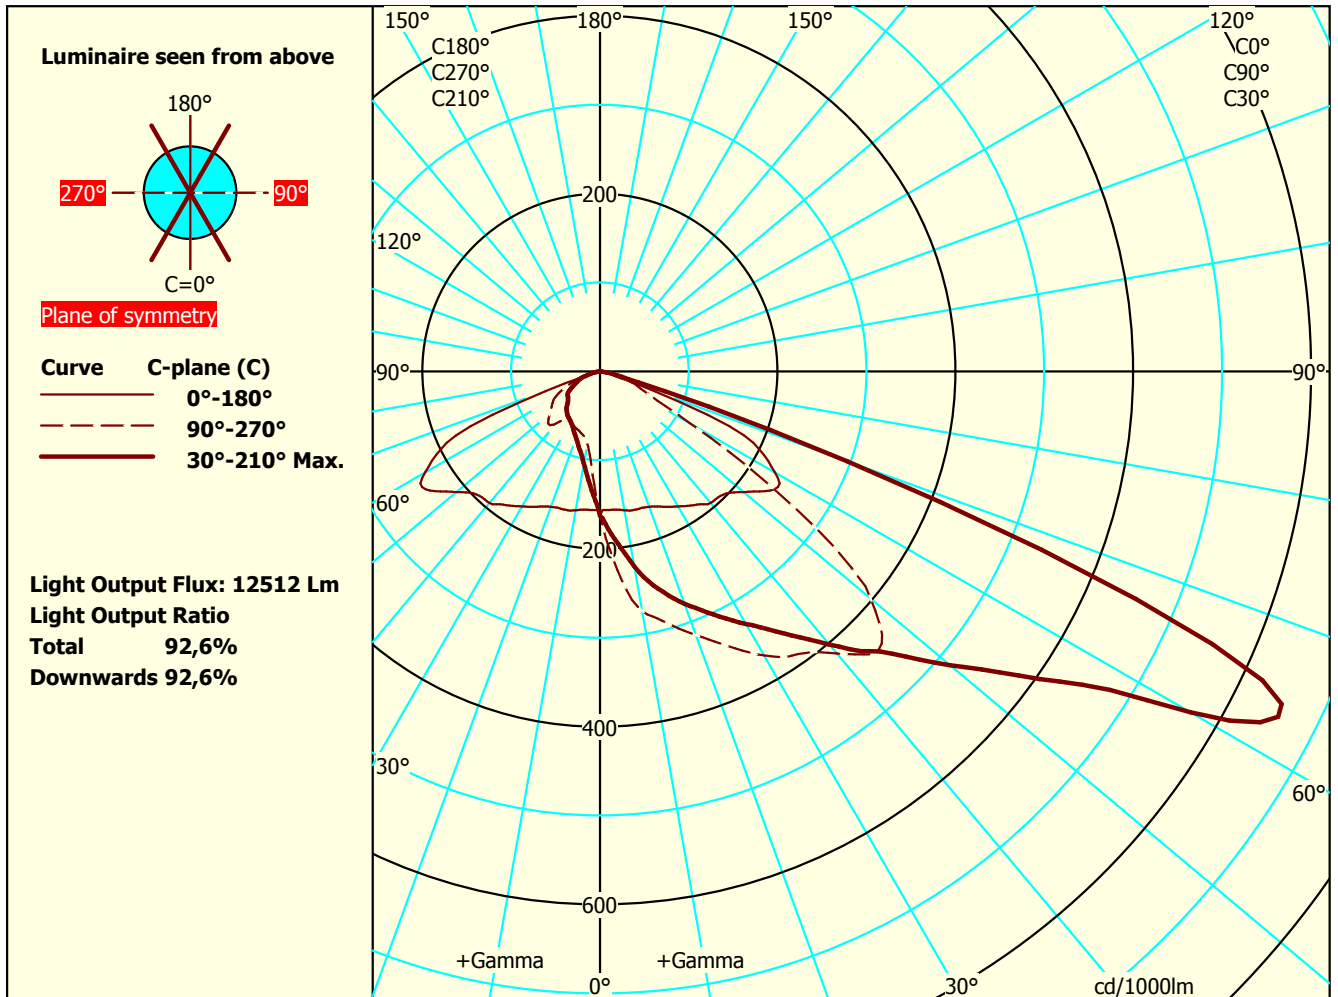

Focus Lighting

Luminaire: Peak_3xFFg5DA_MEW_730
 Type No.:
 Test Report: VFR-200103-0123-MS
 Date / name: 22-06-2021 - serial: 2316635689
 Tilt-angle: 0°
 Conv.factor: 1
 File Name: Peak_3xFFg5DA_MEW_730.ltd

Lightsources 1
 Type: FFg5DA_2x8/730_630mA
 Total luminous flux: 13519 lm
 Colour temp: 3000
 CRI: 71.7
 Watt total: 94,2 W

PhotoFiler/2010.10/EULumdat 1
 Dimensions Luminous Physical
 Length mm 370 380
 Width (Circular=0) 0 0
 Heigth C0° side 0 114
 Heigth C90° end 0
 Heigth C180° side 0
 Heigth C270° end 0

Some part of the I-table and luminous flux is missing. Thus the output flux and ratios are uncertain.