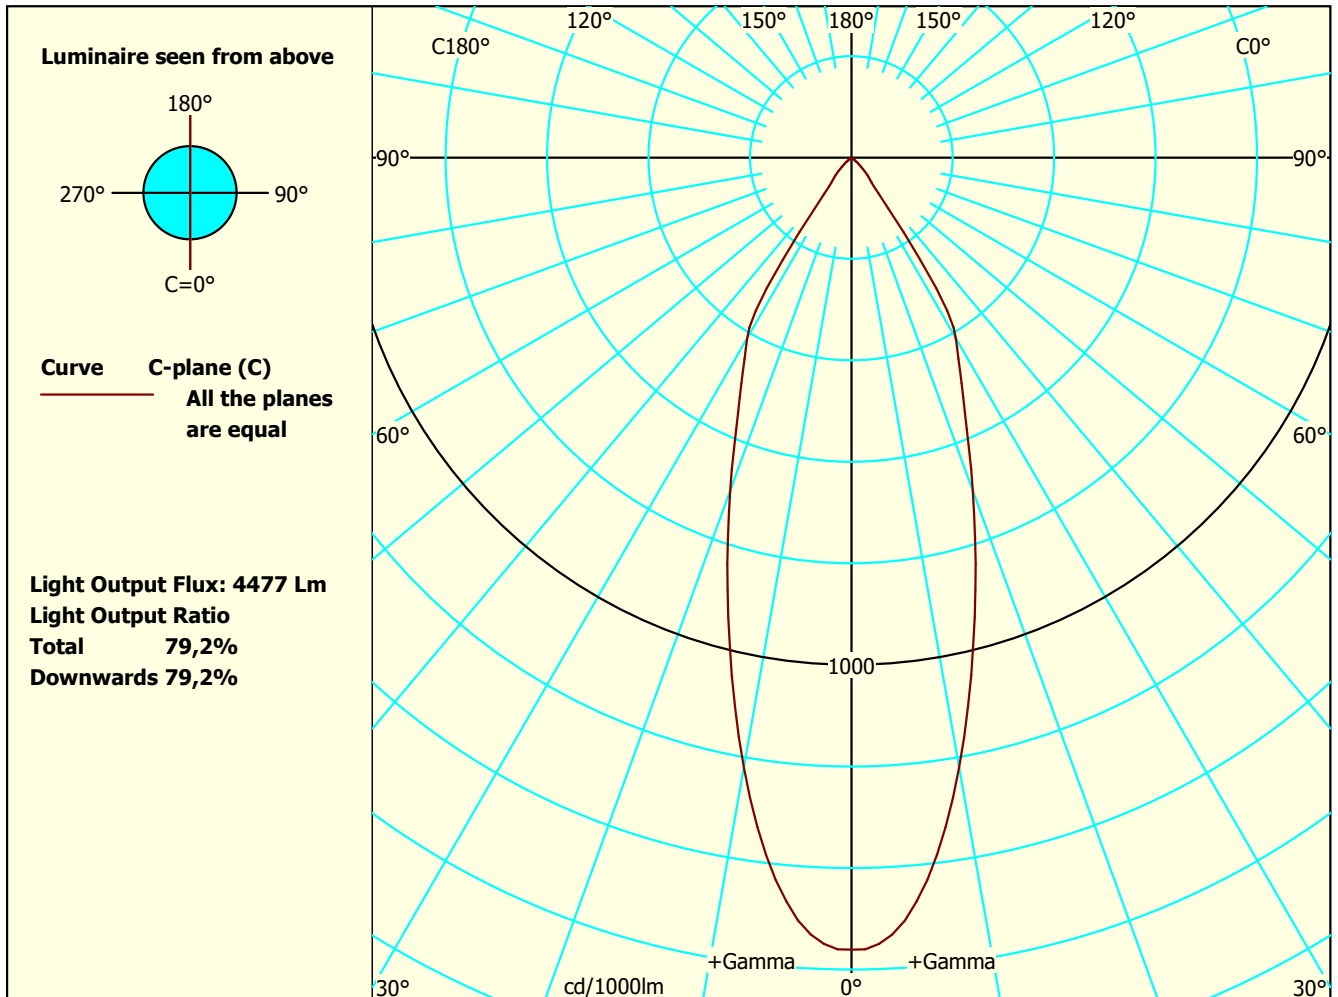

Focus Lighting AS

Luminaire: Turn_38grW_840

Type No.:

Test Report: VFR-180604-0120-MS

Date / name: 08-04-2024 - serial: 2316635689

Tilt-angle: 0°

Conv.factor: 1

File Name: Turn_38grW_840.ltd

Lightsources 1

Type: V18_40E4000-C-93_900mA

Total luminous flux: 5654 lm

Colour temp: 4000

CRI: 81.7

Watt total: 33,6 W

PhotoFiler/2010.10/EULumdat 1

Dimensions Luminous Physical

Length mm 166 180

Width (Circular=0) 0 0

Heigth C0° side 0 200

Heigth C90° end 0

Heigth C180° side 0

Heigth C270° end 0

Some part of the I-table and luminous flux is missing. Thus the output flux and ratios are uncertain.