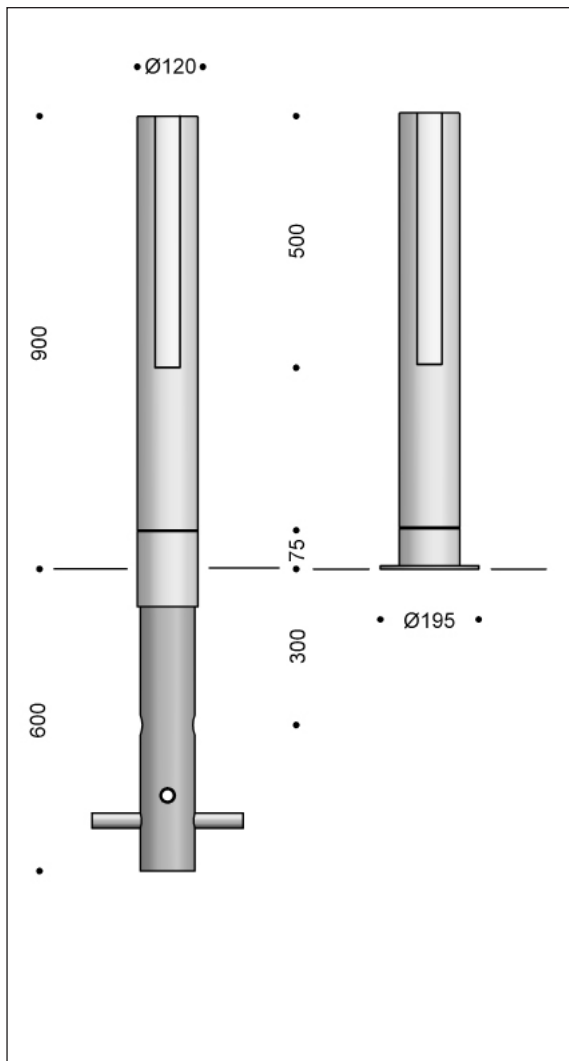

Sticks 900 is available with base for embedment or flanged base for mounting on solid ground. Available with LED.

Mariager Salt Center

Sticks 900 - LED

Design: schmidt hammer lassen design

Luminaire specification:

Material:	Aluminium
Coating:	Graphite grey: YW355F Black: RAL 9005, SN805G Black: Noir 900 Sablé SN351F Corten brown: YX355F
Light slots:	Acrylic glas, opalised, single og double sided
Mounting:	With rooted or flanged base
Connection:	max two cables, 5 x 6 mm ² Driver and 4A fuse in the base
Classification:	IP55 , class II
Impact resistance:	IK08
Weight:	15.5 kg

LED specification:

LED type:	Citizen Array CALD0414-M8L1
Energy consumption:	
Single light slit:	8 or 11 W
Double light slit:	15 or 20 W
Operational life:	min 50,000 hours at ta max 25°C
Colour temperature:	2700 or 3000 Kelvin
Energy eff. class:	E
Colour rendering:	min 80 Ra
Colour accuracy:	3 Steps SDCM
Driver:	LED driver, dimming optional
Operational life:	min 50,000 hours

Example product code:	7840-66830 = Sticks 900 single light slot, rooted base, 8 W LED, black noir 900, 3000 K 80 Ra, no dimming
-----------------------	-----------------------------------------------------------------------------------------------------------