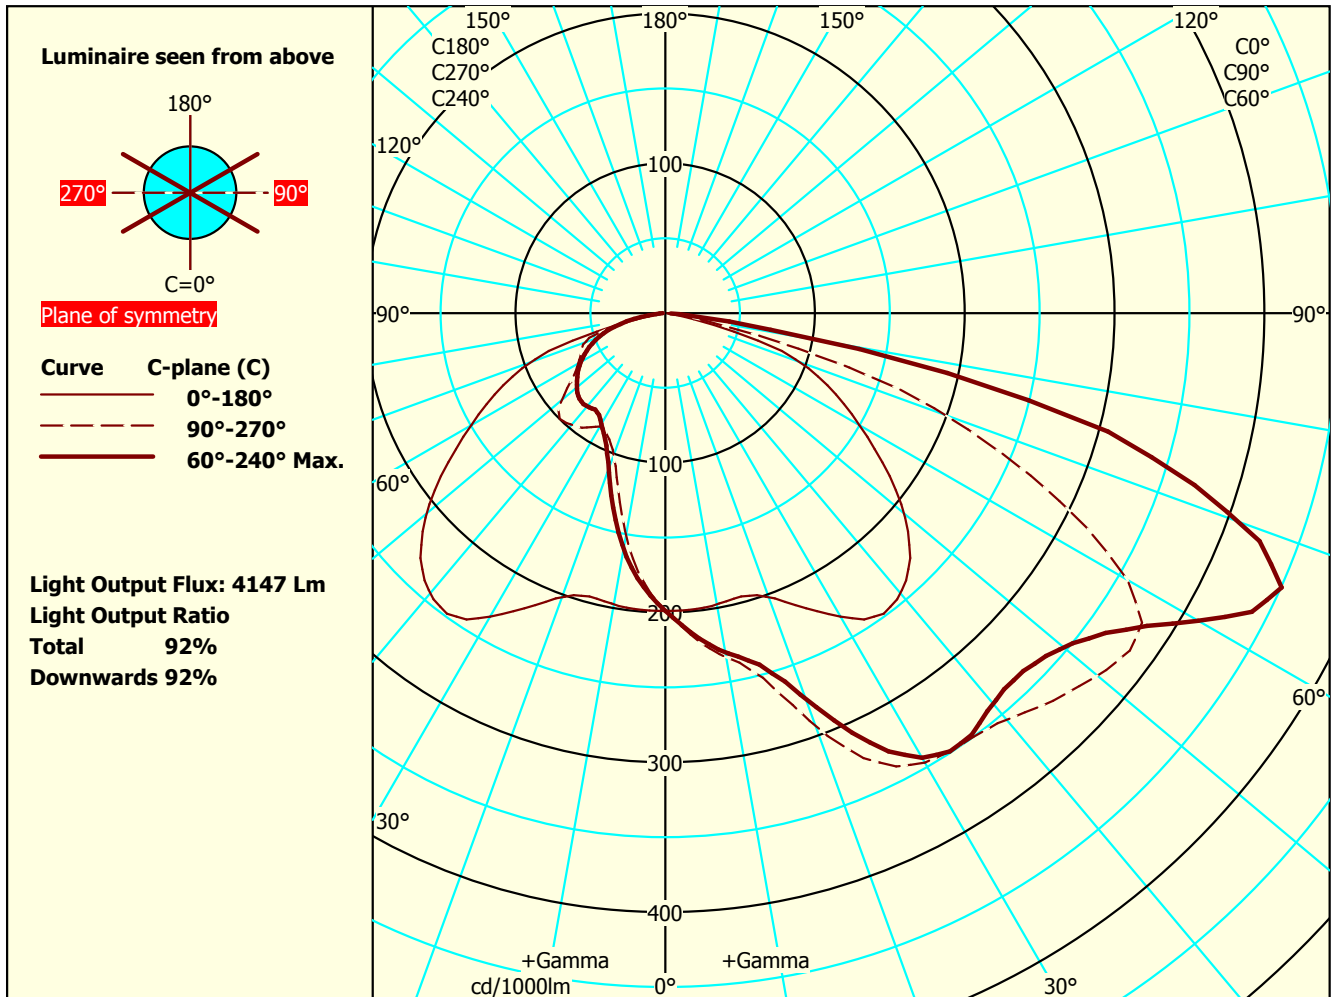

Focus Lighting

Luminaire: Peak_1xFFg5DA_T4_730
 Type No.:
 Test Report: VFR-180607-0131-MS
 Date / name: 22-06-2021 - serial: 2316635689
 Tilt-angle: 0°
 Conv.factor: 1
 File Name: Peak_1xFFg5DA_T4_730.ldt

Lightsources 1
 Type: FFg5DA_2x8/730_630mA
 Total luminous flux: 4506 lm
 Colour temp: 3000
 CRI: 71.7
 Watt total: 32,5 W

PhotoFiler/2010.10/EULumdat 1
 Dimensions Luminous Physical
 Length mm 370 380
 Width (Circular=0) 0 0
 Heigh C0° side 0 114
 Heigh C90° end 0
 Heigh C180° side 0
 Heigh C270° end 0

Some part of the I-table and luminous flux is missing. Thus the output flux and ratios are uncertain.