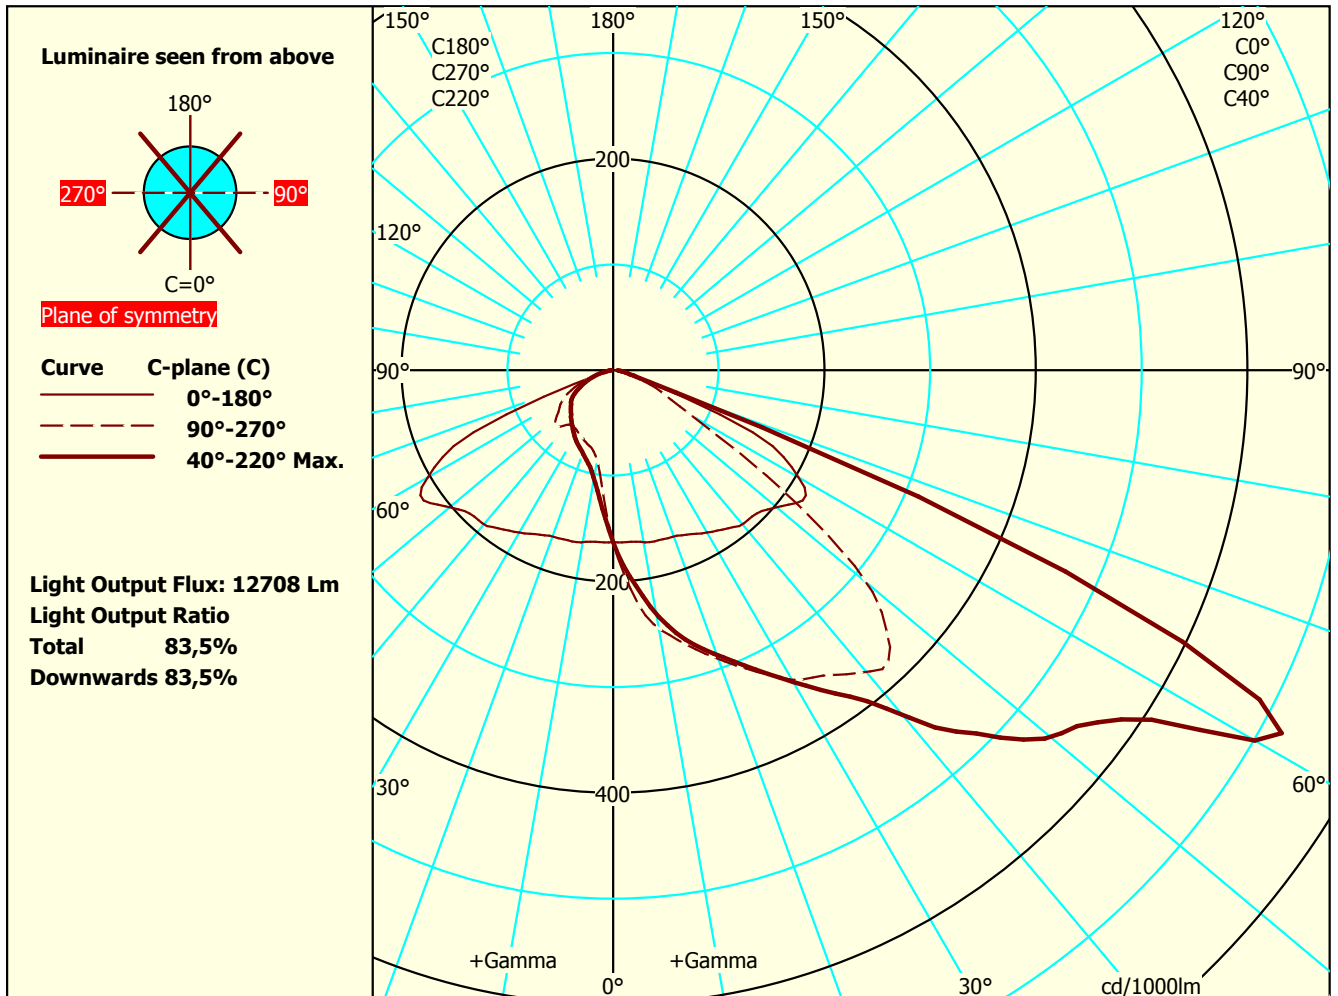

Focus Lighting AS

Luminaire: Way_4xFFg5DA_827_MEW

Type No.:

Test Report: VFR-200108-0257-MS

Date / name: 24-06-2021 - serial: 2316635689 sensor: 3060857322

Tilt-angle: 0°

Conv.factor: 1

File Name: Way_4xFFg5DA_MEW_827.ldt

Lightsources 1

Type: 4xFF2x8DA/827_630mA

Total luminous flux: 15226 lm

Colour temp: 2700

CRI: 80

Watt total: 124,2 W

PhotoFiler/2013.12.0.2/EULumdat 1

Dimensions Luminous Physical

Length mm 470 480

Width (Circular=0) 0 0

Heigth C0° side 36 240

Heigth C90° end 36

Heigth C180° side 36

Heigth C270° end 36

Some part of the I-table and luminous flux is missing. Thus the output flux and ratios are uncertain.