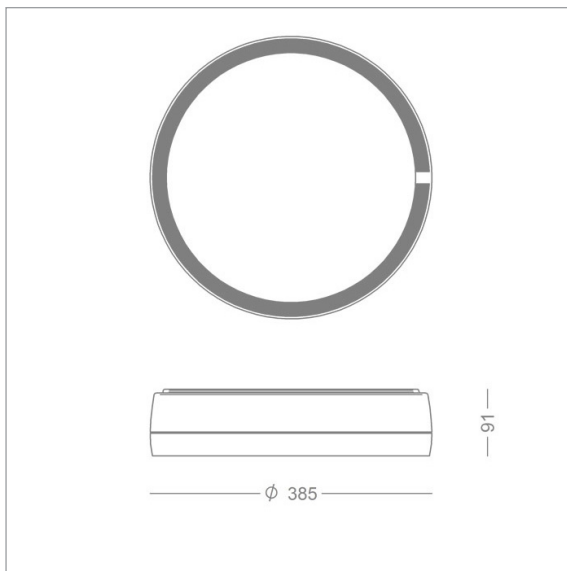

Dimensions, surface-mounting:

Diameter: 250 and 385 mm

Powder coating:

White RAL 9010 Textura
Black Noir 900 Sablé
Alu-grey RAL 9006 Textura
Corten brown YX355F

Lamp type:

LED, exchangeable

Pelée 385 surface mounted

Design: Cubo Architects

Luminaire

Material:	Cast aluminium, powder coated white RAL 9010 Textura black Noir 900 Sablé SN351F alu-grey RAL 9006 Textura corten brown YX355F
Shade:	opalised or microprismatic acrylic
Mounting:	On ceiling
Connection:	max 2 cables, 5x1.5 mm ² into 5-pole 2x2.5 mm ² terminal block
Classification:	IP20, class I
Weight:	3.3 kg
Lamp type:	LED, exchangeable

Product codes

PELÉE 385 surface-mounted								
Item No.	Lamp type		Select colour, colour temperature etc. in the table below.					
2886-	17 W LED, 500 mA							
2887-	23 W LED, 700 mA							
	33 W LED, 1050 mA, incl. Dali							
Combine with:	Colour	Shade		Colour temperature			Dimmable driver	
	1 white	empty	opalised	927	2700 K, 90 Ra	empty	no dimming	
	9 alu-grey	M	microprismatic	930	3000 K, 90 Ra	D	Dali	
	17 corten brown			940	4000 K, 90 Ra	V	1-10 V	
	66 noir 900			9WD	TW, Dali, 90 Ra			
Example Order code:	2886-1930D = Pelée 385 surface-mounted, 17 W, white, 3000 K 90 Ra, Dali							

Colour accuracy: 3 Steps SDCM

Output ratio: 68.5%

Product codes

PELÉE 250 surface-mounted								
Item No.	Lamp type		Select colour, colour temperature etc. in the table below.					
2880-	11 W LED, 350 mA							
2881-	15 W LED, 500 mA							
Combine with:	Colour		Shade		Colour temperature		Dimmable driver	
	1	white	empty	opalised	927	2700 K, 90 Ra	empty	no dimming
	9	alu-grey	M	microprismatic	930	3000 K, 90 Ra	D	Dali
	17	corten brown			940	4000 K, 90 Ra	V	1-10 V
	66	noir 900			9WD	TW, Dali, 90 Ra		
Example Order code:	2881-99WD = Pelée 250 surface-mounted, 15 W, alu-grey, tunable white, 90 Ra, Dali							