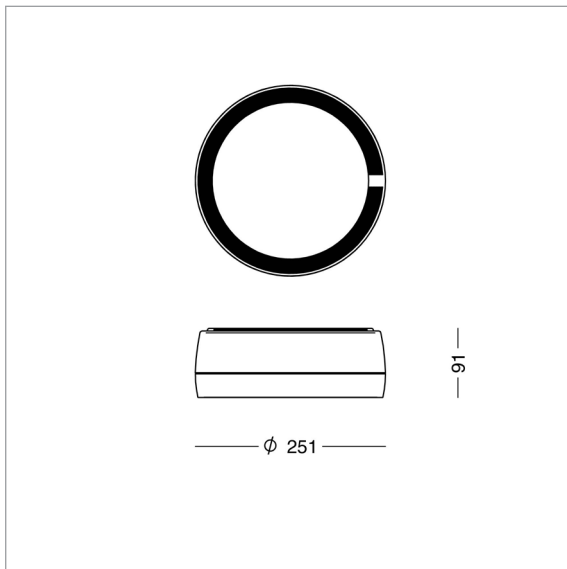

Design: Cubo Architects

Luminaire

Material:	Cast aluminium, powder coated white RAL 9010 Textura black Noir 900 Sablé SN351F alu-grey RAL 9006 Textura corten brown YX355F
Shade:	opalised or microprismatic acrylic
Mounting:	On ceiling
Connection:	max 2 cables, 5x1.5 mm ² into 5-pole 2x2.5 mm ² terminal block
Classification:	IP20, class I
Weight:	3.3 kg
Lamp type:	LED, exchangeable

Product codes

PELÉE 385 surface-mounted								
Item No.	Lamp type		Select colour, colour temperature etc. in the table below.					
2886-	17 W LED, 500 mA							
2887-	23 W LED, 700 mA							
	33 W LED, 1050 mA, incl. Dali							
Combine with:	Colour	Shade		Colour temperature			Dimmable driver	
	1 white	empty	opalised	927	2700 K, 90 Ra	empty	no dimming	
	9 alu-grey	M	microprismatic	930	3000 K, 90 Ra	D	Dali	
	17 corten brown			940	4000 K, 90 Ra	V	1-10 V	
	66 noir 900			9WD	TW, Dali, 90 Ra			
Example Order code:	2886-1930D = Pelée 385 surface-mounted, 17 W, white, 3000 K 90 Ra, Dali							

Mounting: On ceiling

Connection: max 2 cables, 5x1.5 mm² into
5-pole 2x2.5 mm² terminal block

Classification: IP20, class I

Weight: 2.8 kg

Lamp type: LED, exchangeable

LED and driver

LED: 213 mm board

Total consumption: 11 or 15 W

Colour accuracy: 3 Steps SDCM

Output ratio: 68.5%

Product codes

PELÉE 250 surface-mounted								
Item No.	Lamp type		Select colour, colour temperature etc. in the table below.					
2880-	11 W LED, 350 mA							
2881-	15 W LED, 500 mA							
Combine with:	Colour		Shade		Colour temperature		Dimmable driver	
	1	white	empty	opalised	927	2700 K, 90 Ra	empty	no dimming
	9	alu-grey	M	microprismatic	930	3000 K, 90 Ra	D	Dali
	17	corten brown			940	4000 K, 90 Ra	V	1-10 V
	66	noir 900			9WD	TW, Dali, 90 Ra		
Example Order code:	2881-99WD = Pelée 250 surface-mounted, 15 W, alu-grey, tunable white, 90 Ra, Dali							