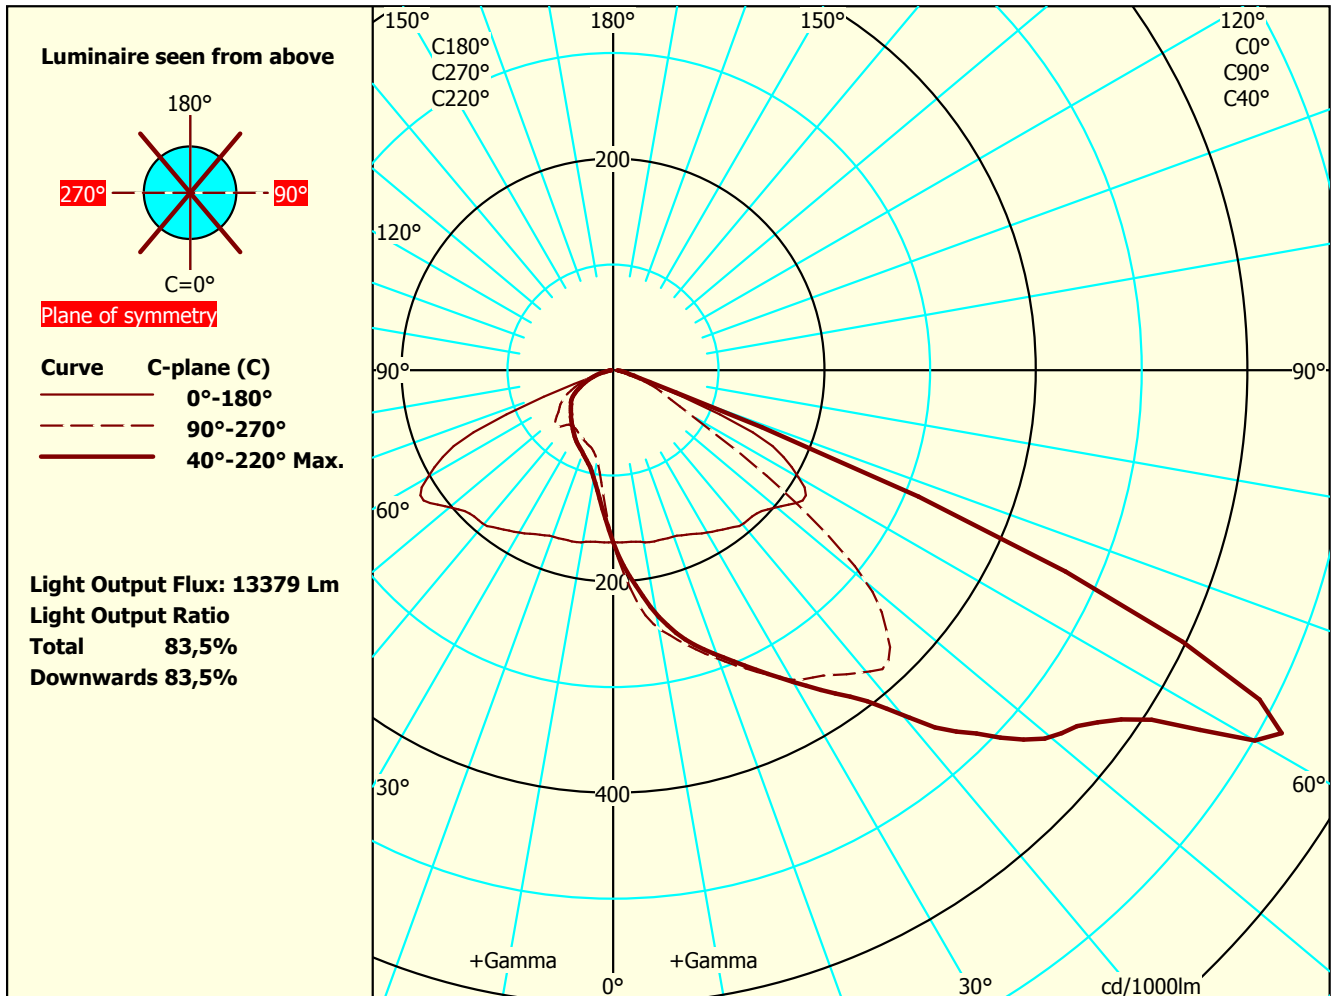

Test Report: VFR-181129-0257-MS

Total luminous flux: 16030 lm

Width (Circular=0) 0 0

Date / name: 24-06-2021 - serial: 2316635689 sensor:

Colour temp: 3000

Heigth C0° side 36 240

3060857322

CRI: 80

Heigth C90° end 36

Tilt-angle: 0°

Watt total: 124,2 W

Heigth C180° side 36

Conv.factor: 1

Heigth C270° end 36

File Name: Way_4xFFg5DA_MEW_830.ltd

Some part of the I-table and luminous flux is missing. Thus the output flux and ratios are uncertain.