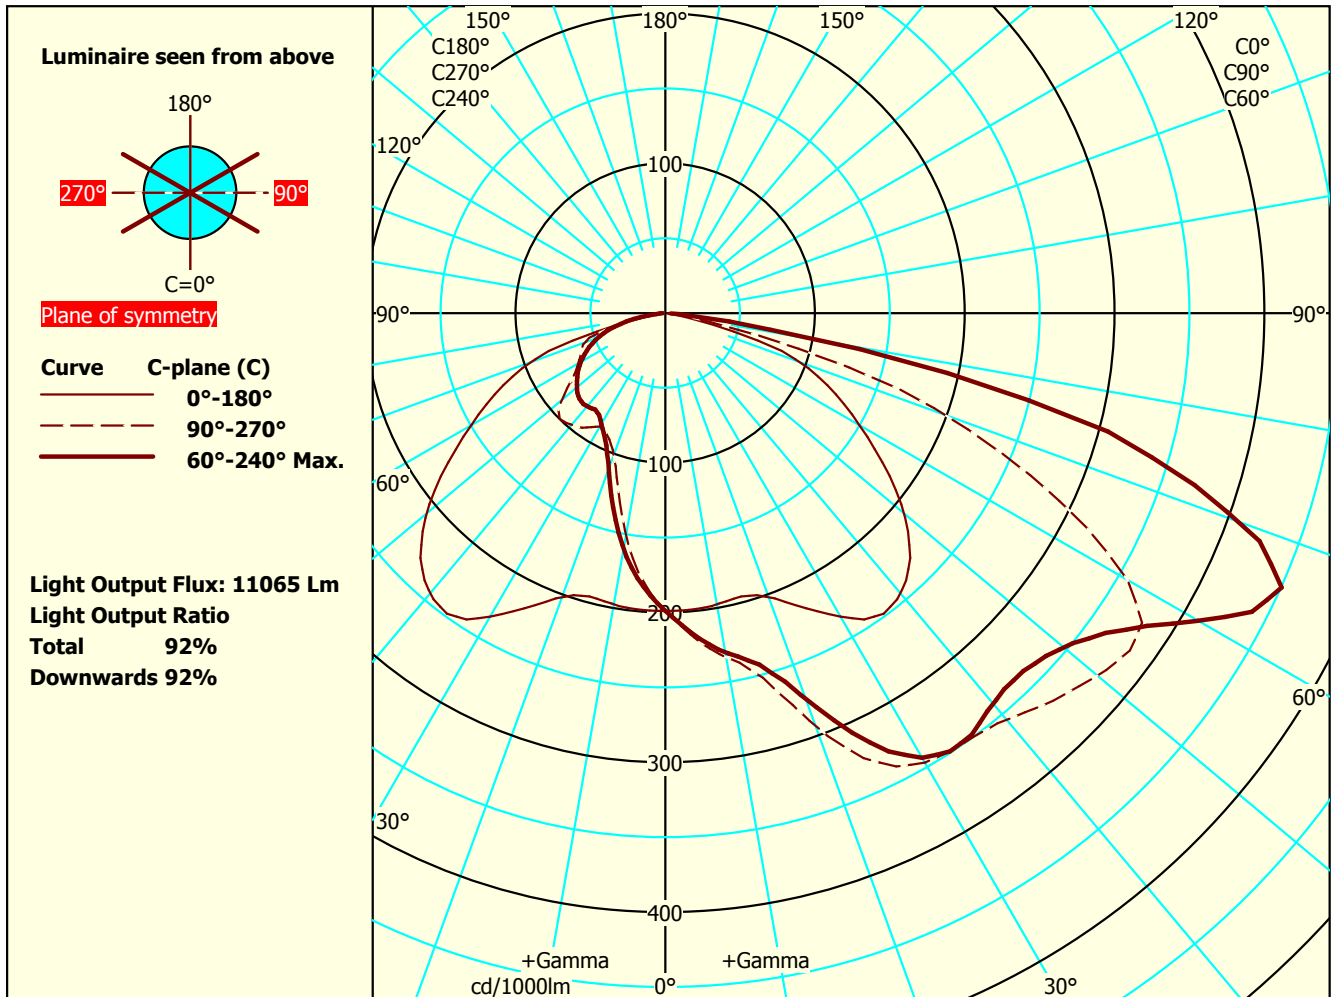

Focus Lighting

Luminaire: Peak_3xFFg5DA_T4_830
 Type No.:
 Test Report: VFR-200103-0131-MS
 Date / name: 22-06-2021 - serial: 2316635689
 Tilt-angle: 0°
 Conv.factor: 1
 File Name: Peak_3xFFg5DA_T4_830.ldt

Lightsources 1
 Type: FFg5DA_2x8/830_630mA
 Total luminous flux: 12023 lm
 Colour temp: 3000
 CRI: 80
 Watt total: 94,2 W

PhotoFiler/2010.10/EULumdat 1
 Dimensions Luminous Physical
 Length mm 370 380
 Width (Circular=0) 0 0
 Heigh C0° side 0 114
 Heigh C90° end 0
 Heigh C180° side 0
 Heigh C270° end 0

Some part of the I-table and luminous flux is missing. Thus the output flux and ratios are uncertain.