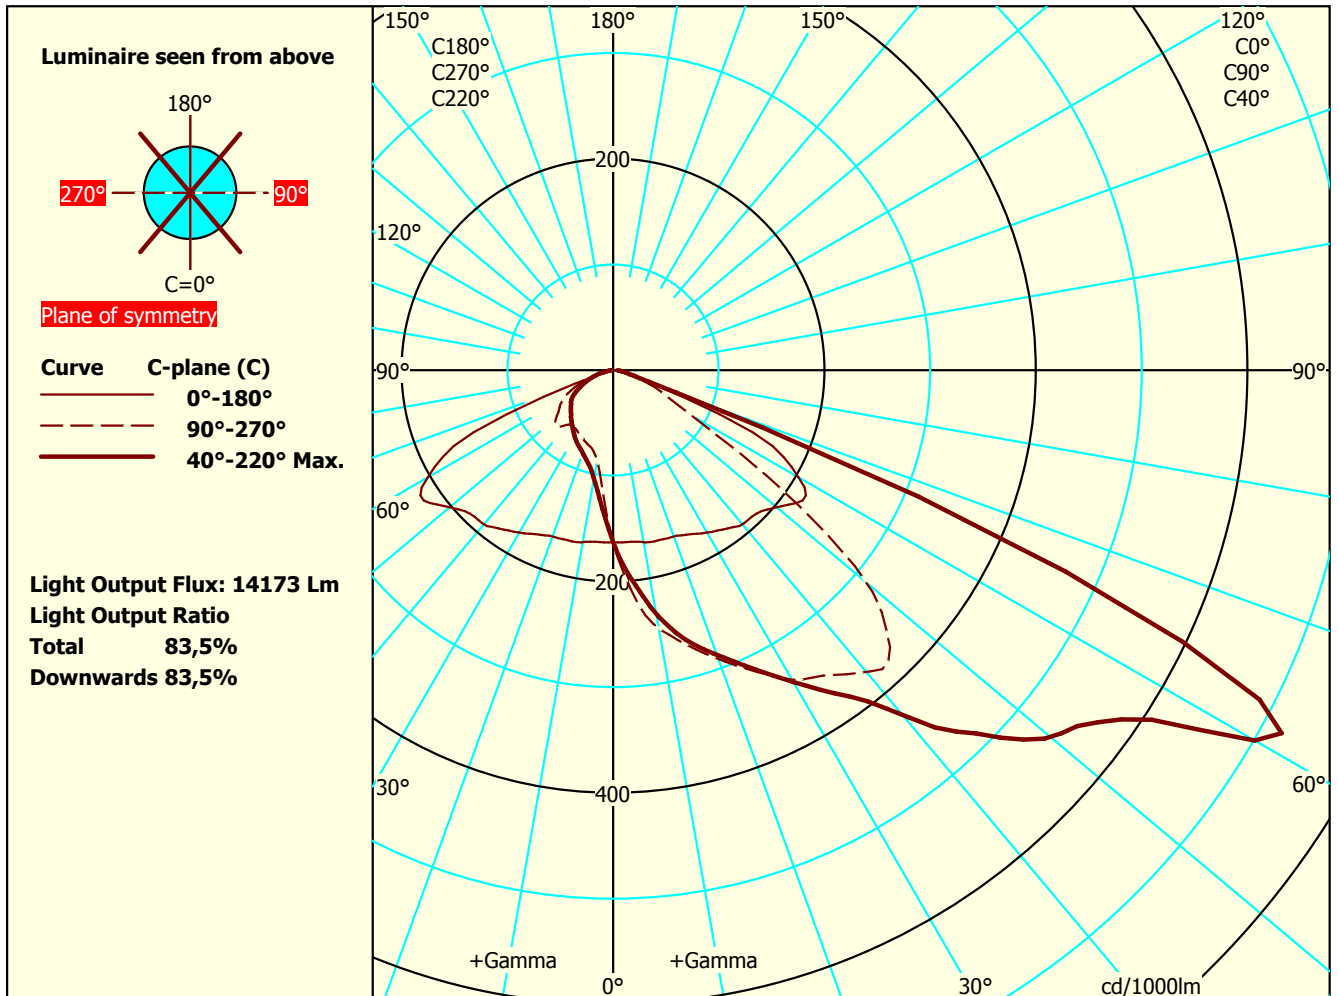

Focus Lighting AS

Luminaire: Way_4xFFg5DA_840_MEW

Type No.:

Test Report: VFR-200108-0257-MS

Date / name: 24-06-2021 - serial: 2316635689 sensor: 3060857322

Tilt-angle: 0°

Conv.factor: 1

File Name: Way_4xFFg5DA_MEW_840.ldt

Lightsources 1

Type: 4xFF2x8DA/840_630mA

Total luminous flux: 16982 lm

Colour temp: 4000

CRI: 80

Watt total: 124,2 W

PhotoFiler/2013.12.0.2/EULumdat 1

Dimensions Luminous Physical

Length mm 470 480

Width (Circular=0) 0 0

Heigth C0° side 36 240

Heigth C90° end 36

Heigth C180° side 36

Heigth C270° end 36

Some part of the I-table and luminous flux is missing. Thus the output flux and ratios are uncertain.