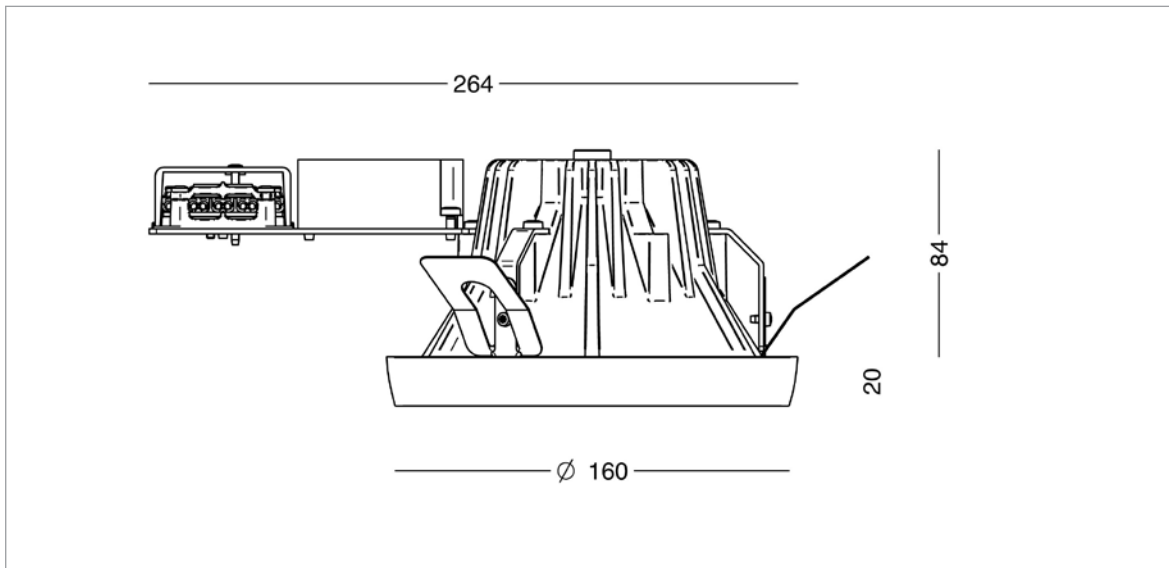

**Dimensions:**

Diameter: 160 mm  
Outer height: 20 mm  
Built-in height: 90 mm

**Powder coating:**

White RAL 9010 Textura  
Black Noir 900 Sablé  
Alu-grey RAL 9006 Textura  
Corten brown YX355F

**Lamp type:**

## Luminaire

<b>Material:</b>	<b>Pelée 160</b> Cast aluminium, powder coated: white RAL 9010 Textura black Noir 900 Sablé SN351F alu-grey RAL 9006 Textura corten brown YX355F
<b>Mounting:</b>	To be recessed 25 watts version not to be covered
<b>Cut-out:</b>	Ø149-154 mm in 6-15 mm plates Ø155-158 mm in 15-40 mm plates
<b>Built-in height:</b>	90 mm from lower edge of ceiling
<b>Clearances:</b>	Horizontally: 50 mm recommended
<b>Connection:</b>	Max 2 cables, 5x1.5 mm <sup>2</sup> into 5-pole terminal block, 2x2.5 mm <sup>2</sup>
<b>Classification:</b>	IP20, class I
<b>Weight:</b>	0.85 kg
<b>Lamp type:</b>	LED