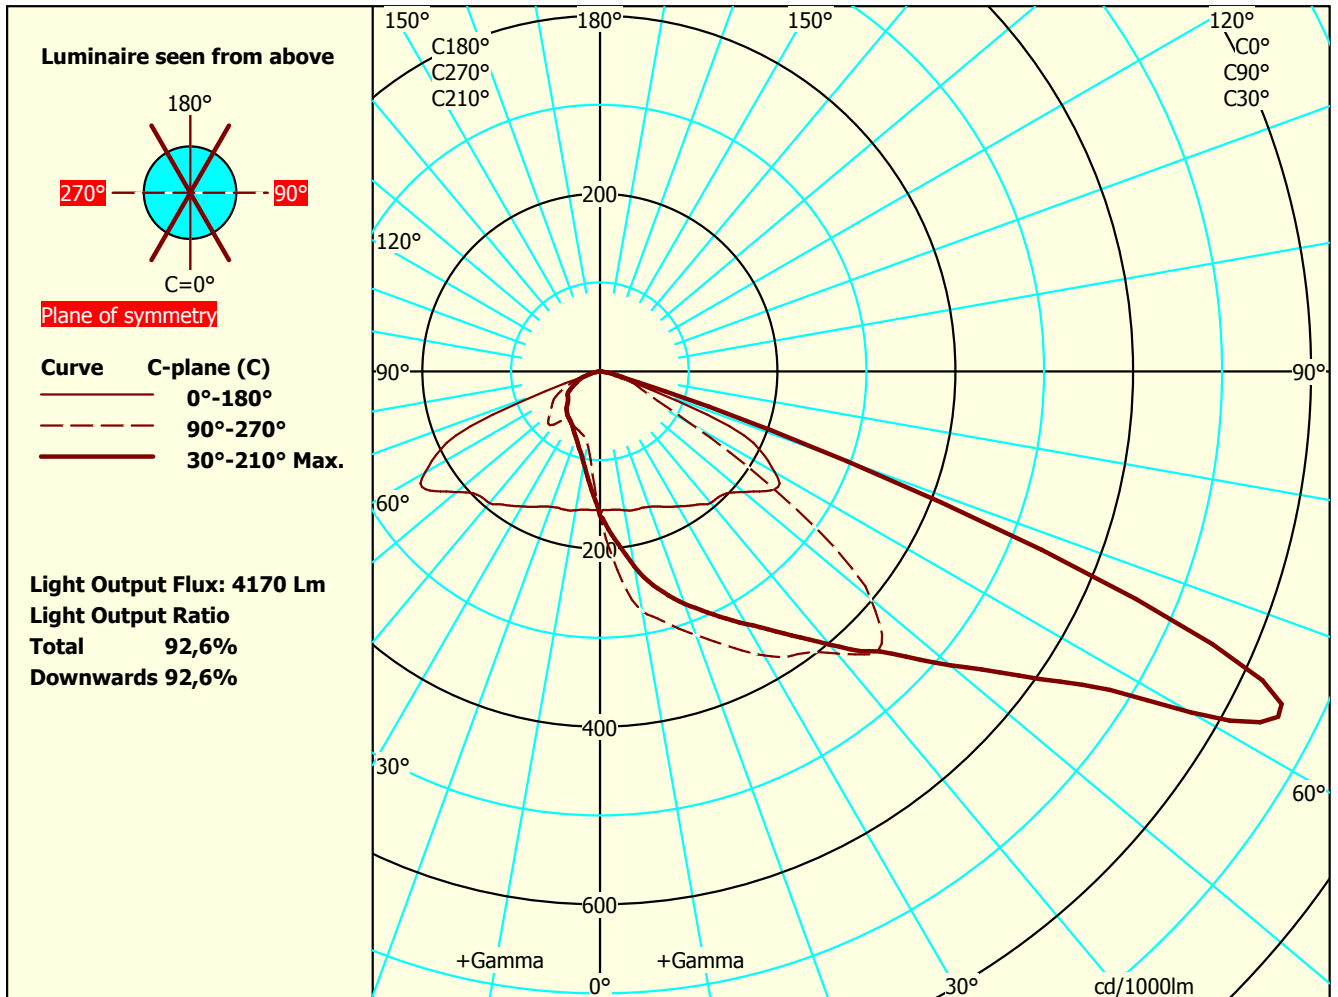

Focus Lighting

Luminaire: Peak_1xFFg5DA_MEW_730
 Type No.:
 Test Report: VFR-180606-0123-MS
 Date / name: 22-06-2021 - serial: 2316635689
 Tilt-angle: 0°
 Conv.factor: 1
 File Name: Peak_1xFFg5DA_MEW_730.ltd

Lightsources 1
 Type: FFg5DA_2x8/730_630mA
 Total luminous flux: 4506 lm
 Colour temp: 3000
 CRI: 71.7
 Watt total: 32,5 W

PhotoFiler/2010.10/EULumdat 1
 Dimensions Luminous Physical
 Length mm 370 380
 Width (Circular=0) 0 0
 Heigth C0° side 0 114
 Heigth C90° end 0
 Heigth C180° side 0
 Heigth C270° end 0

Some part of the I-table and luminous flux is missing. Thus the output flux and ratios are uncertain.