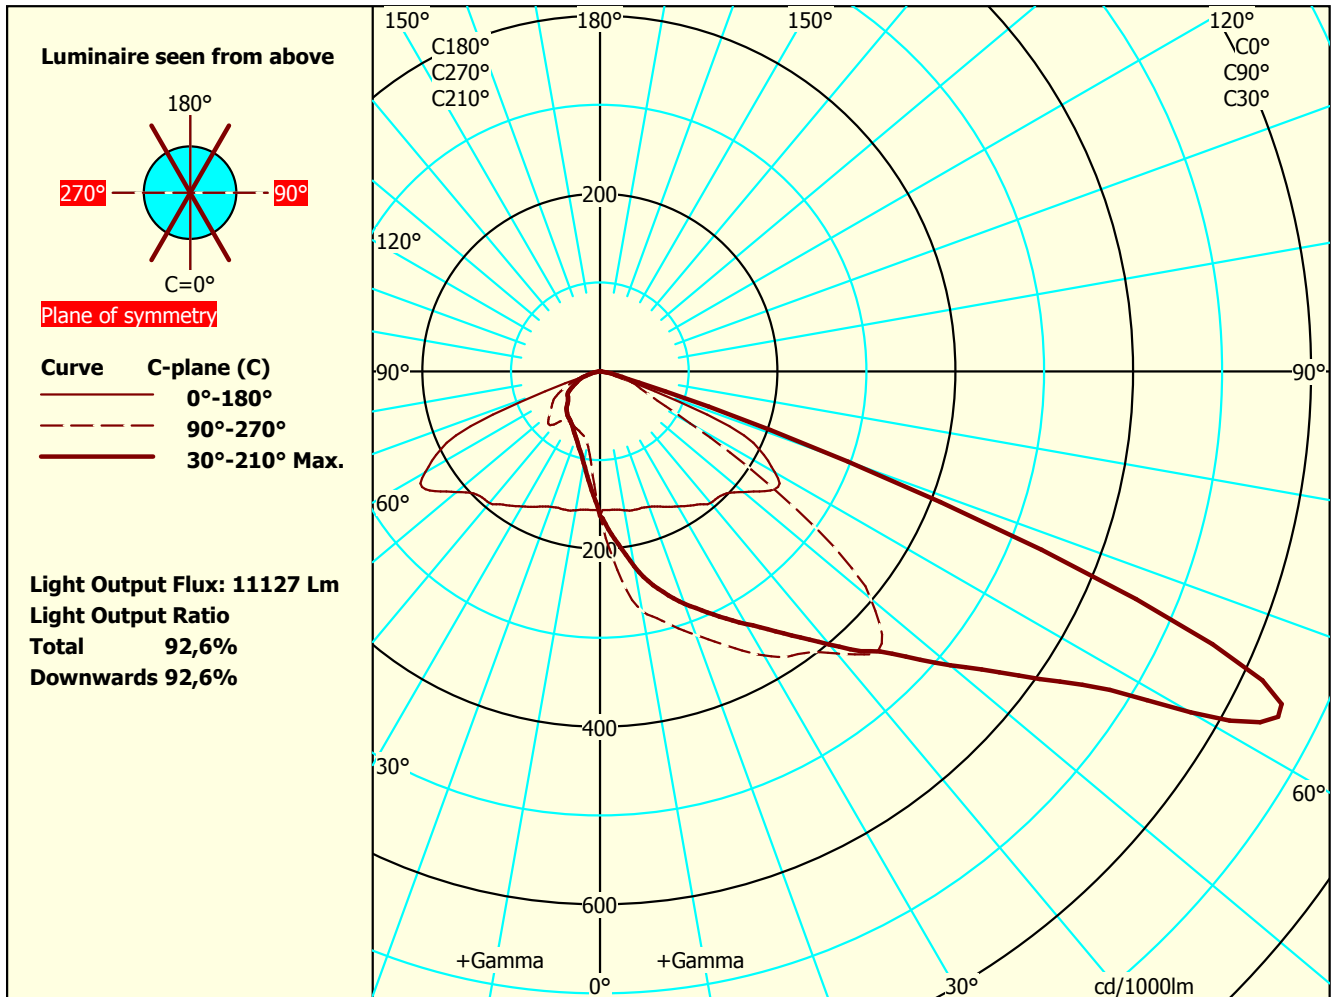

Focus Lighting

Luminaire: Peak_3xFFg5DA_MEW_830
 Type No.:
 Test Report: VFR-200103-0123-MS
 Date / name: 22-06-2021 - serial: 2316635689
 Tilt-angle: 0°
 Conv.factor: 1
 File Name: Peak_3xFFg5DA_MEW_830.ldt

Lightsources 1
 Type: FFg5DA_2x8/830_630mA
 Total luminous flux: 12023 lm
 Colour temp: 3000
 CRI: 80
 Watt total: 94,2 W

PhotoFiler/2010.10/EULumdat 1
 Dimensions Luminous Physical
 Length mm 370 380
 Width (Circular=0) 0 0
 Heigth C0° side 0 114
 Heigth C90° end 0
 Heigth C180° side 0
 Heigth C270° end 0

Some part of the I-table and luminous flux is missing. Thus the output flux and ratios are uncertain.