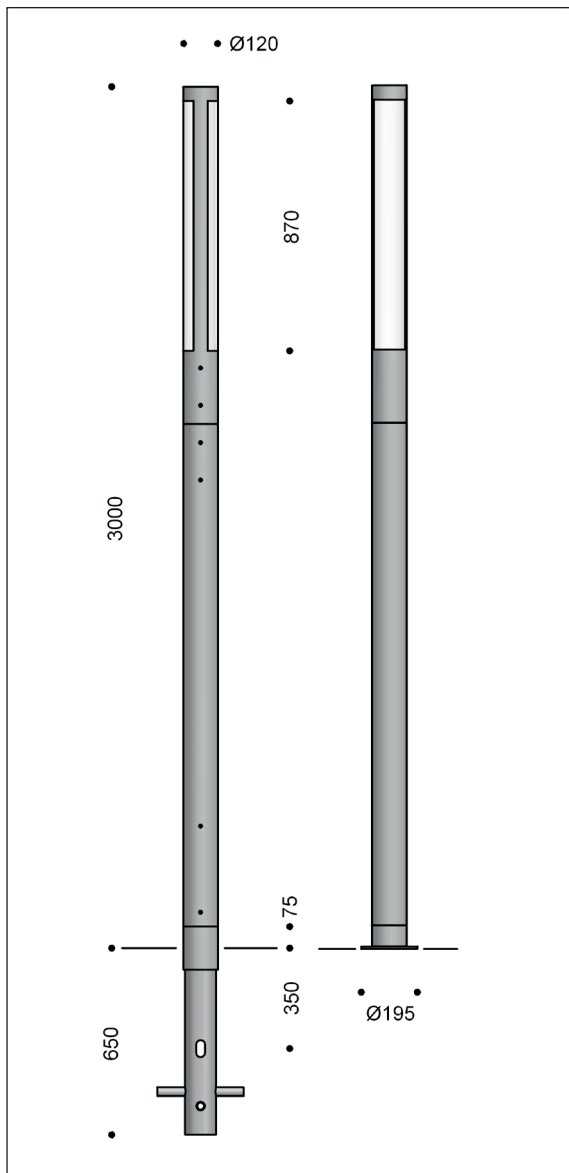

Sticks 3000 - LED

Design: schmidt hammer lassen design

Luminaire specification:

Material:	Aluminium
Coating:	Graphite grey: YW355F Black: RAL 9005 SN805G Black: Noir 900 Sablé SN351F Corten brown: YX355F
Light slots:	Acrylic glas, opalised, single og double sided
Mounting:	With rooted or flanged base
Connection:	max two cables, 5 x 6 mm² Driver and 4A fuse in the base
Classification:	IP55 , class II
Weight:	30 kg

LED specification:

LED type:	14 W T8-900mm LED-tube (TTC-14WT809-12)
Energy consumption:	14 W (single light slot)
Operational life:	min 40,000 hours at ta max 25°C
Colour temperature:	3000 or 4000 Kelvin
Colour rendering:	min 70 Ra
Output ratio:	53 per cent

Product codes:

Sticks 3000, LED, single light slot						
Item Nos.	Mounting		Lamp type			
8834-	rooted base		14 W T8-900 mm LED tube			
8844-	flanged base		14 W T8-900 mm LED tube			
Sticks 3000, LED, double light slot						
8835-	rooted base		2 x 14 W T8-900 mm LED tube			
8845-	flanged base		2 x 14 W T8-900 mm LED tube			
Select colour, colour temperature, etc. in the table below.						
To be combined with:	Colour	Colour temperature		Protection class		
	3 black RAL 9005	730	3000 K, 70 Ra	empty	class II	
	4 graphite grey	740	4000 K, 70 Ra	J	class I	
	9 silver grey					
	17 corten brown					
	66 black noir 900					

Example Order code:	8834-4730 = Sticks 3000 single light slit, rooted base, 14 W LED, graphite grey, 3000 K 70 Ra

Find our sales partner in your country under Contacts at www.focus-lighting.dk