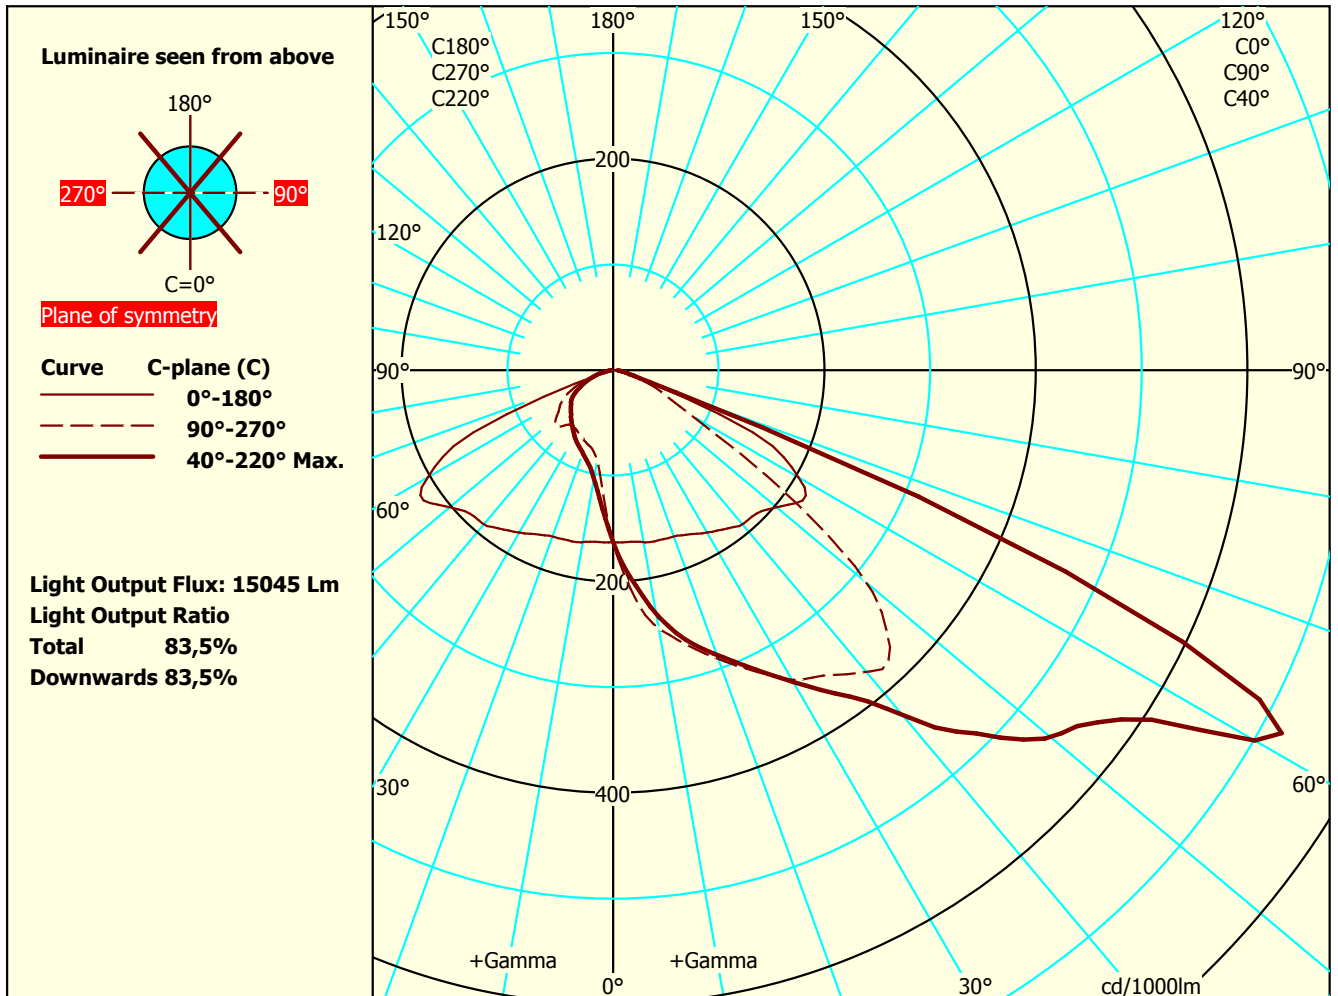

Focus Lighting AS

Luminaire: Way\_4xFFg5DA\_730\_MEW

Type No.:

Test Report: VFR-200108-0257-MS

Date / name: 24-06-2021 - serial: 2316635689 sensor: 3060857322

Tilt-angle: 0°

Conv.factor: 1

File Name: Way\_4xFFg5DA\_MEW\_730.ldt

Lightsources 1

Type: 4xFF2x8DA/730\_630mA

Total luminous flux: 18026 lm

Colour temp: 3000

CRI: 73.7

Watt total: 124,2 W

PhotoFiler/2013.12.0.2/EULumdat 1

Dimensions Luminous Physical

Length mm 470 480

Width (Circular=0) 0 0

Heigth C0° side 36 240

Heigth C90° end 36

Heigth C180° side 36

Heigth C270° end 36

Some part of the I-table and luminous flux is missing. Thus the output flux and ratios are uncertain.