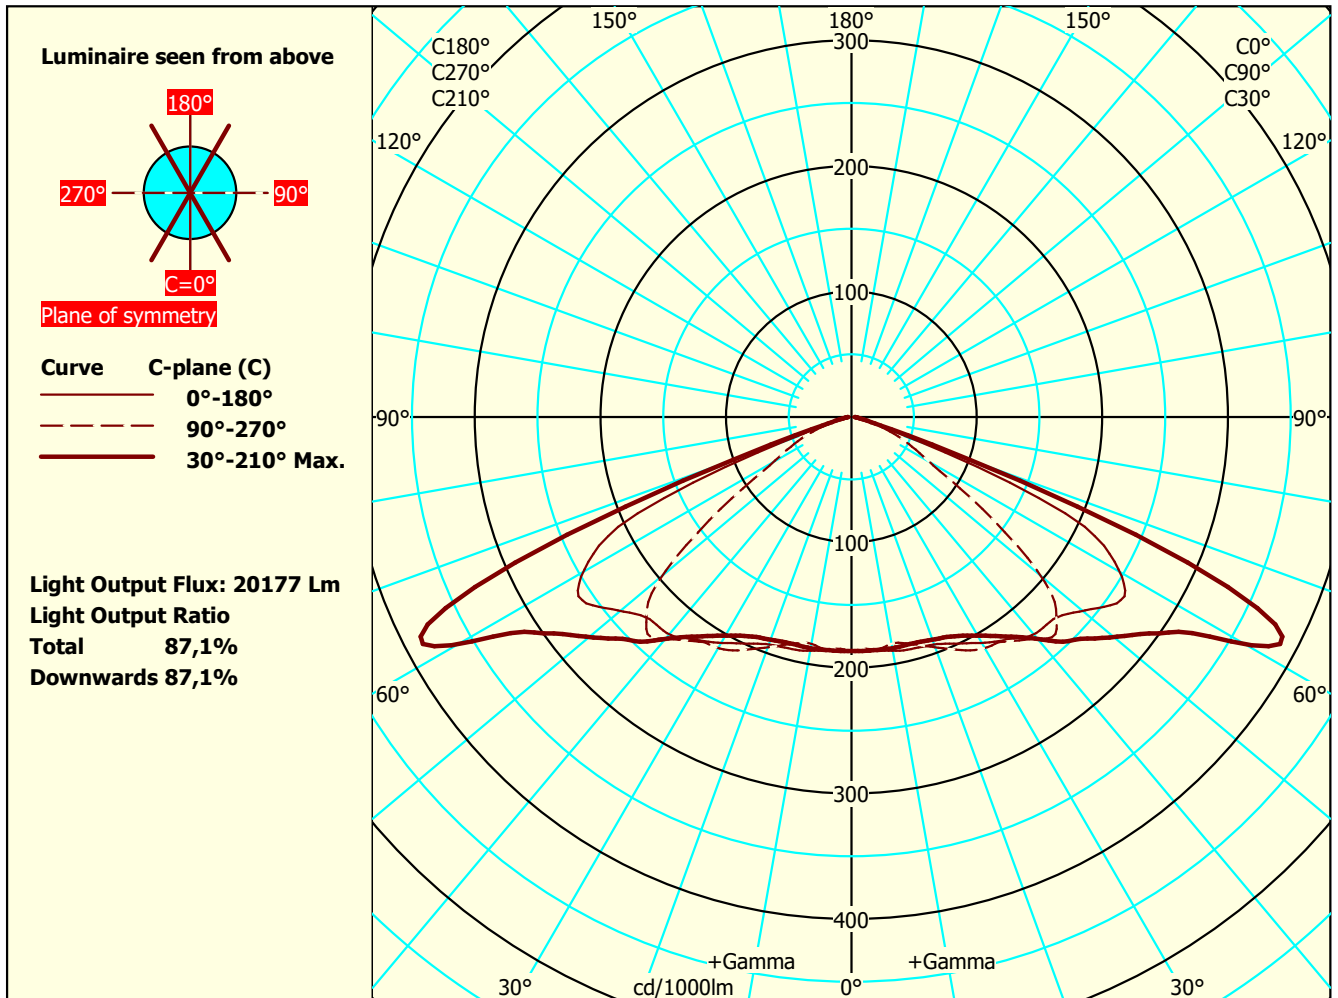

Focus Lighting AS

PhotoFiler/2013.12.0.2/EULumdat 1

Luminaire: Way_4xFFg5DA_MEW-sym_740

Lightsources 1

Dimensions Luminous Physical

Type No.:

Type: 4xFF2x8DA/740_799mA

Length mm 470 480

Test Report: VFR-200108-0274-MS

Total luminous flux: 23162 lm

Width (Circular=0) 0 0

Date / name: 24-06-2021 - serial: 2316635689 sensor:

Colour temp: 4000

Heigh C0° side 36 240

3060857322

CRI: 71,9

Heigh C90° end 36

Tilt-angle: 0°

Watt total: 160 W

Heigh C180° side 36

Conv.factor: 1

Heigh C270° end 36

File Name: Way_4xFFg5DA_MEW-sym_740.ldt

Some part of the I-table and luminous flux is missing. Thus the output flux and ratios are uncertain.