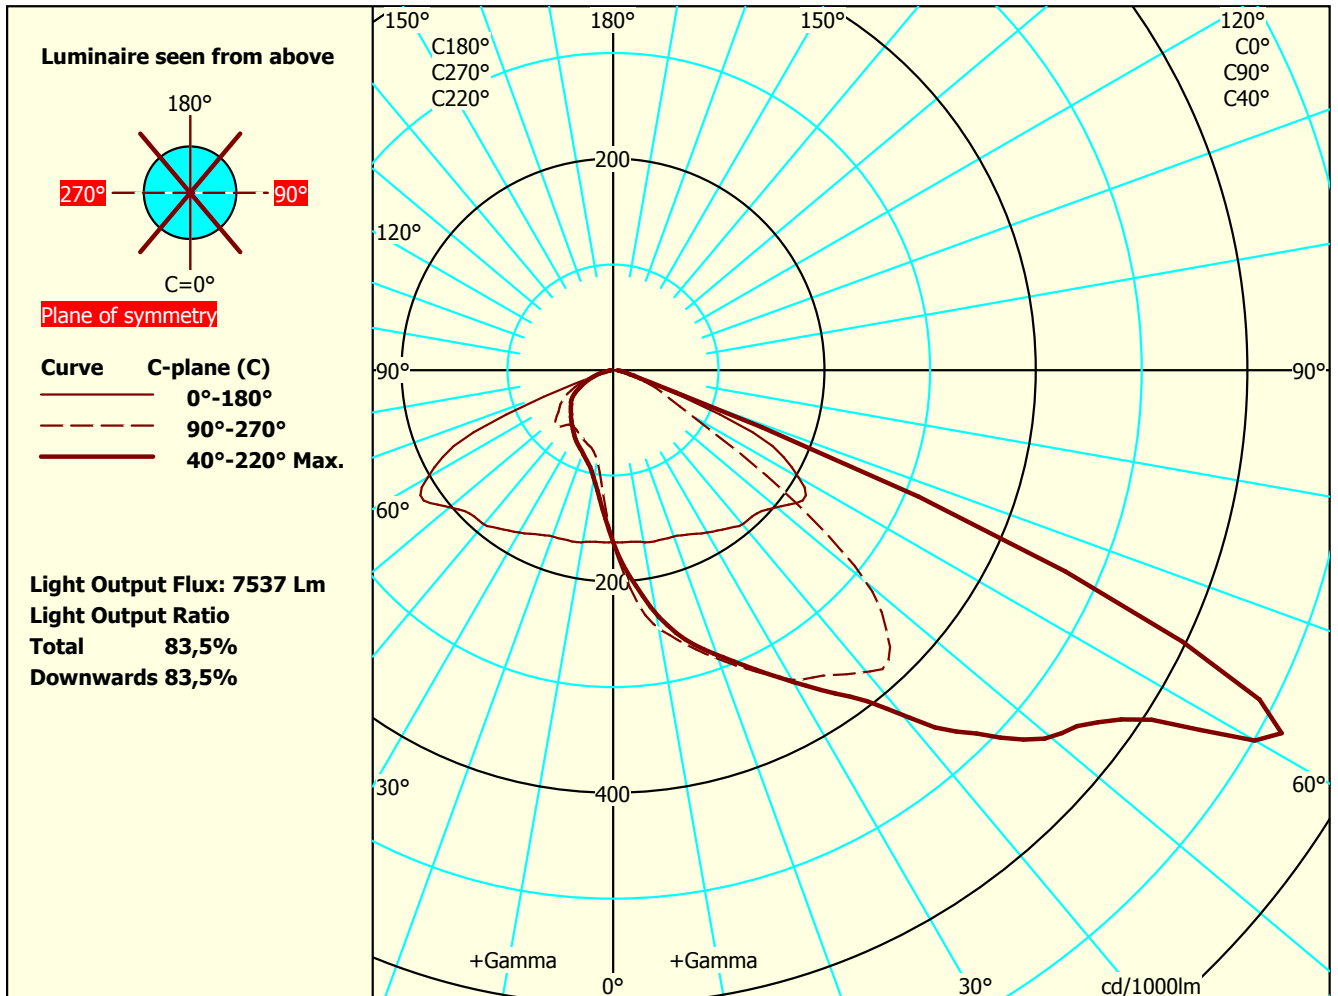

Focus Lighting AS

Luminaire: Way_3xFFg5DA_MEW_830

Type No.:

Test Report: VFR-181129-0257-MS

Date / name: 29-06-2021 - serial: 2316635689 sensor: 3060857322

Tilt-angle: 0°

Conv.factor: 1

File Name: Way_3xFFg5DA_MEW_830.ltd

Lightsources 1

Type: 3xFF2x6DA/830_630mA

Total luminous flux: 9031 lm

Colour temp: 3000

CRI: 80

Watt total: 69,9 W

PhotoFiler/2013.12.0.2/EULumdat 1

Dimensions Luminous Physical

Length mm 470 480

Width (Circular=0) 0 0

Heigth C0° side 36 240

Heigth C90° end 36

Heigth C180° side 36

Heigth C270° end 36

Some part of the I-table and luminous flux is missing. Thus the output flux and ratios are uncertain.