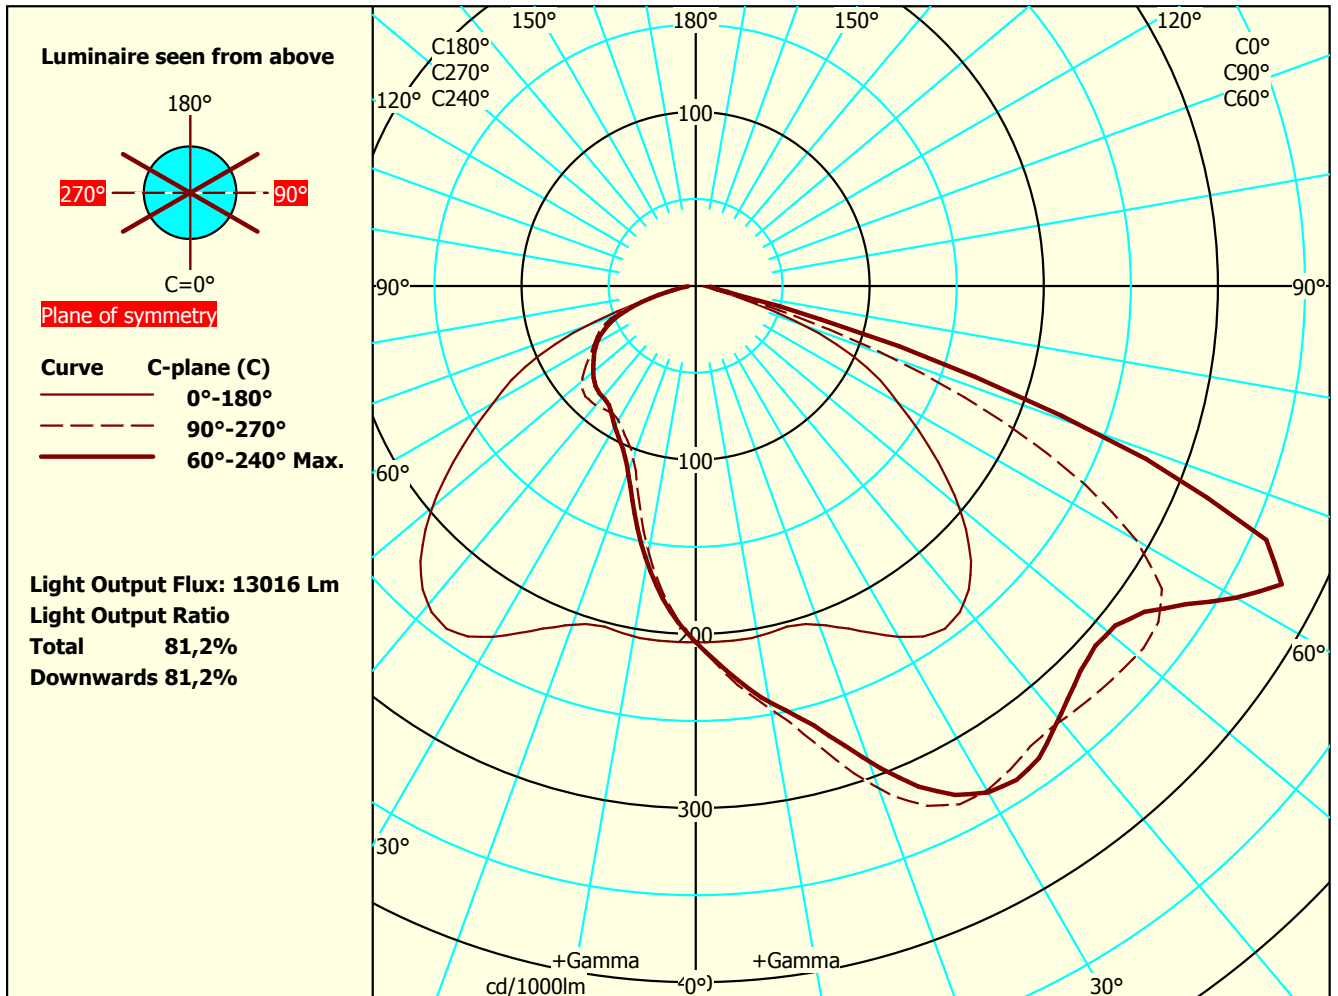

Focus Lighting AS

Luminaire: Way\_4xFFg5DA\_T4\_830

Type No.:

Test Report: VFR-200108-0259-MS

Date / name: 04-06-2021 - serial: 2316635689 sensor: 3060857322

Tilt-angle: 0°

Conv.factor: 1

File Name: Way\_4xFFg5DA\_T4\_830.ltd

Lightsources 1

Type: 4xFF2x8DA/830\_630mA

Total luminous flux: 16030 lm

Colour temp: 3000

CRI: 80

Watt total: 124,2 W

PhotoFiler/2013.12.0.2/EULumdat 1

Dimensions Luminous Physical

Length mm 470 480

Width (Circular=0) 0 0

Heigh C0° side 36 240

Heigh C90° end 36

Heigh C180° side 36

Heigh C270° end 36

Some part of the I-table and luminous flux is missing. Thus the output flux and ratios are uncertain.