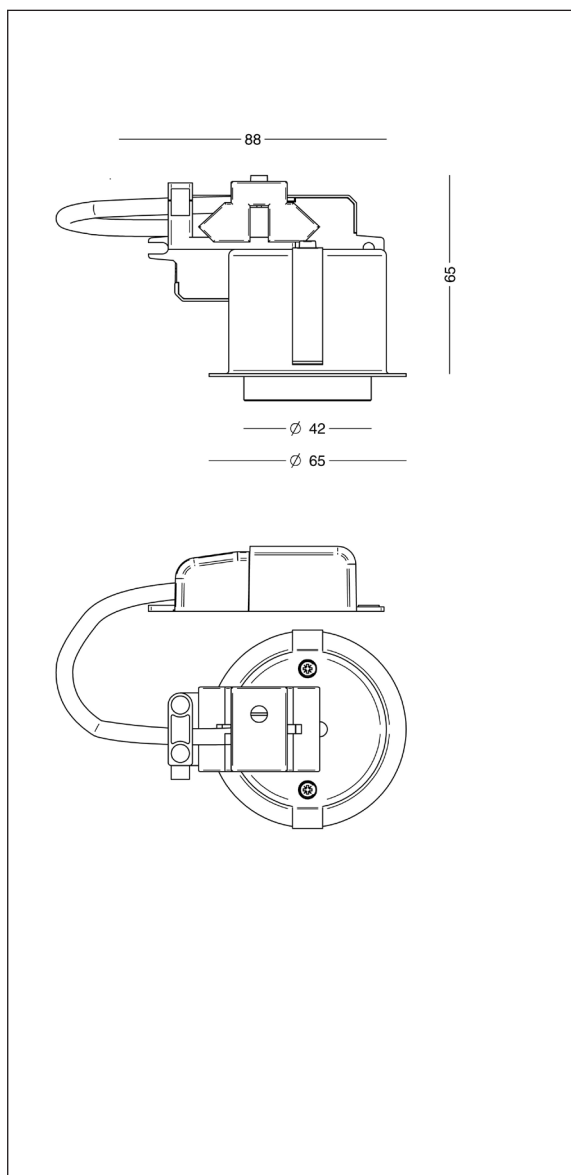

Dimension:

65 mm diameter

The Punkt Lamp is also available in 90, 110, 150, and 200 mm diameter.

Finish:

White or grey metallic with inner cylinder in frosted glass.

Lamp types for Ø65:

The 65 mm Punkt lamp is available with Bridgelux V6 LED. V6 is a compact light source with high output and true colour reproduction.

Mounting:

All Punkt lamps are approved for recession in various types of ceilings. With a special waterproof cover, they can be used in bath rooms and outdoors in roofs and carports.

Punkt Lamp 65:

The fixture can be recessed into isolated ceiling.

Punkt Lamp 65

Design: focus lighting

Luminaire specification:

Material: Aluminium
 Diffuser: Cylindrical frosted glass, flexible if pegs are broken off.
 Mounting: To be recessed
 Cut out: Diameter 54-56 mm in 10-20 mm plates
 Built-in-height: min 65 mm
 Clearances: Horizontally: min 50 mm
 Tilslutning: Terminal block
 Classification: IP20, class II
 Weight: 0.1 kg