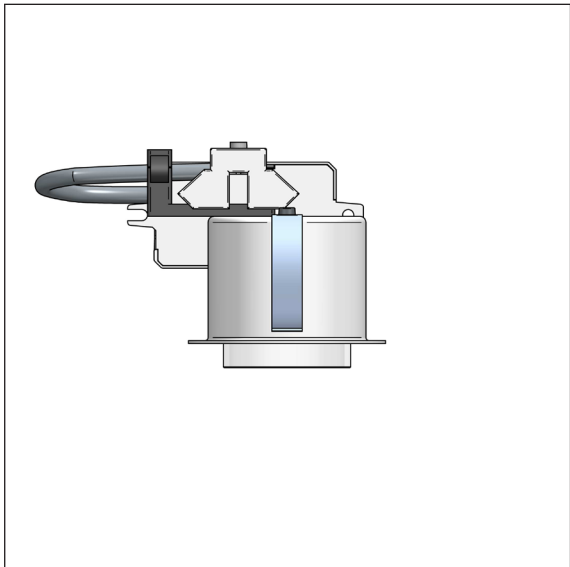

Punkt Lamp 65

Design: focus lighting

The design of the **Punkt Lamp** is dominated by the inner shade in mouth-blown glass, spreading the light in a pleasant and beautiful way.

The new LED versions of the Focus Punkt Lamps combine diffuse light and spot light. Thus they meet the requirements of the European standard for general lighting in indoor work places. The LED is hidden behind a diffuser, and no inside components are visible. Furthermore, the diffuser contributes to an even illumination of the glass shade, and the visual appearance of the Punkt Lamp with LED fully matches that of the conventional incandescent lamps.

Dimension:

65 mm diameter

The Punkt Lamp is also available in 90, 110, 150, and 200 mm diameter.

Finish:

White or grey metallic with inner cylinder in frosted glass.

Lamp types for Ø65:

The 65 mm Punkt lamp is available with Bridgelux V6 LED. V6 is a compact light source with high output and true colour reproduction.

Mounting:

All Punkt lamps are approved for recession in various types of ceilings. With a special waterproof cover, they can be used in bath rooms and outdoors in roofs and carports.

Punkt Lamp 65:

The fixture can be recessed into isolated ceiling.

Punkt Lamp 65

Design: focus lighting

Luminaire specification:

Material: Aluminium
 Diffuser: Cylindrical frosted glass, flexible if pegs are broken off.
 Mounting: To be recessed
 Cut out: Diameter 54-56 mm in 10-20 mm plates
 Built-in-height: min 65 mm
 Clearances: Horizontally: min 50 mm
 Tilslutning: Terminal block
 Classification: IP20, class II
 Weight: 0.1 kg