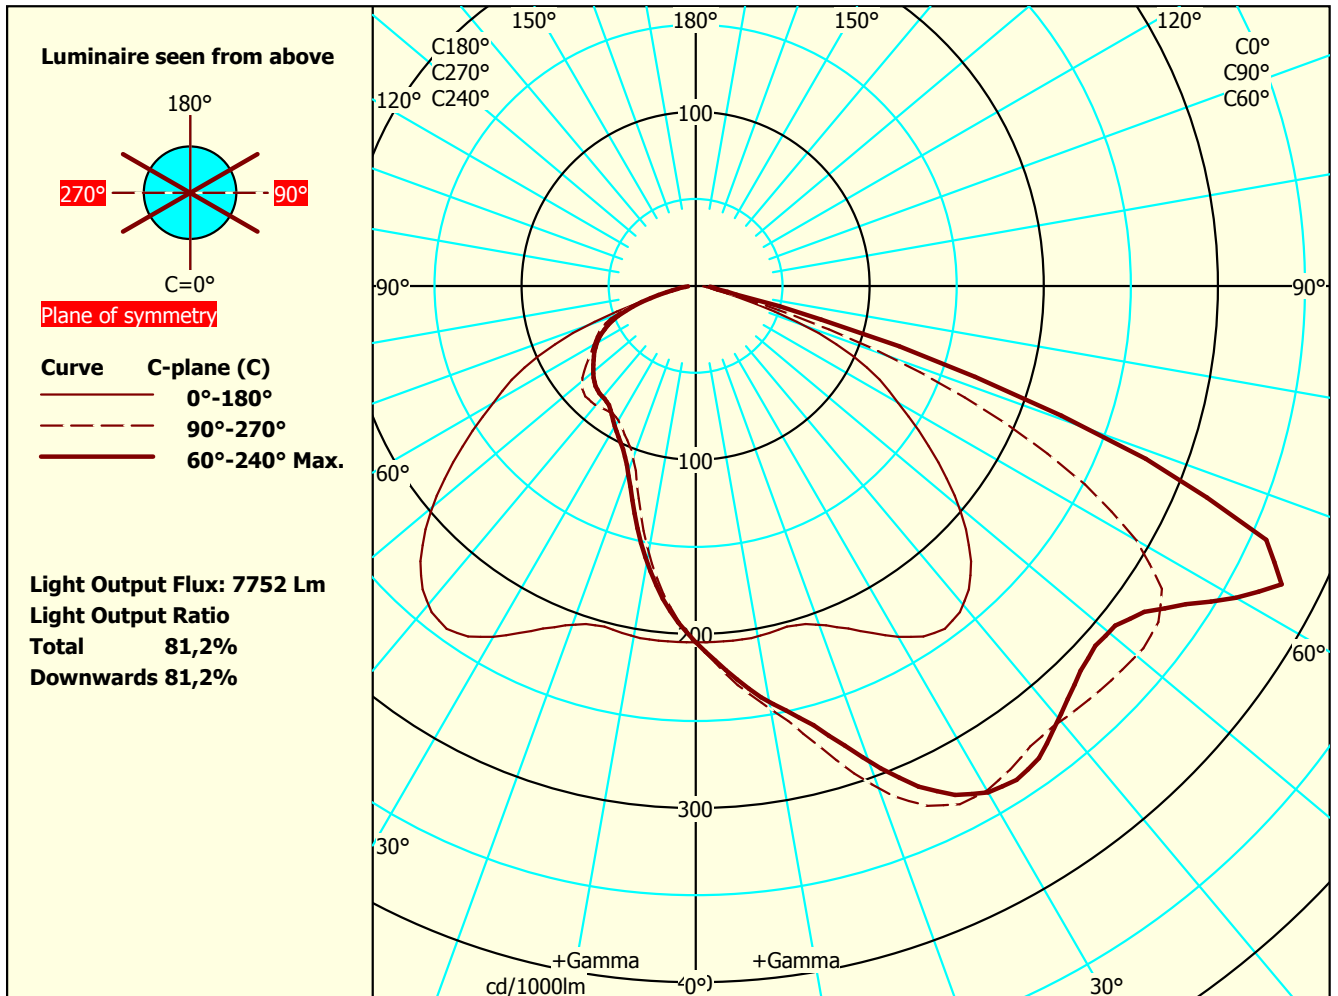

Test Report: VFR-181129-0259-MS

Total luminous flux: 9548 lm

Width (Circular=0) 0 0

Date / name: 29-06-2021 - serial: 2316635689 sensor:

Colour temp: 4000

Heigh C0° side 36 240

3060857322

CRI: 80

Heigh C90° end 36

Tilt-angle: 0°

Watt total: 62 W

Heigh C180° side 36

Conv.factor: 1

Heigh C270° end 36

File Name: Way\_3xFFg5DA\_T4\_840.ltd

Some part of the I-table and luminous flux is missing. Thus the output flux and ratios are uncertain.