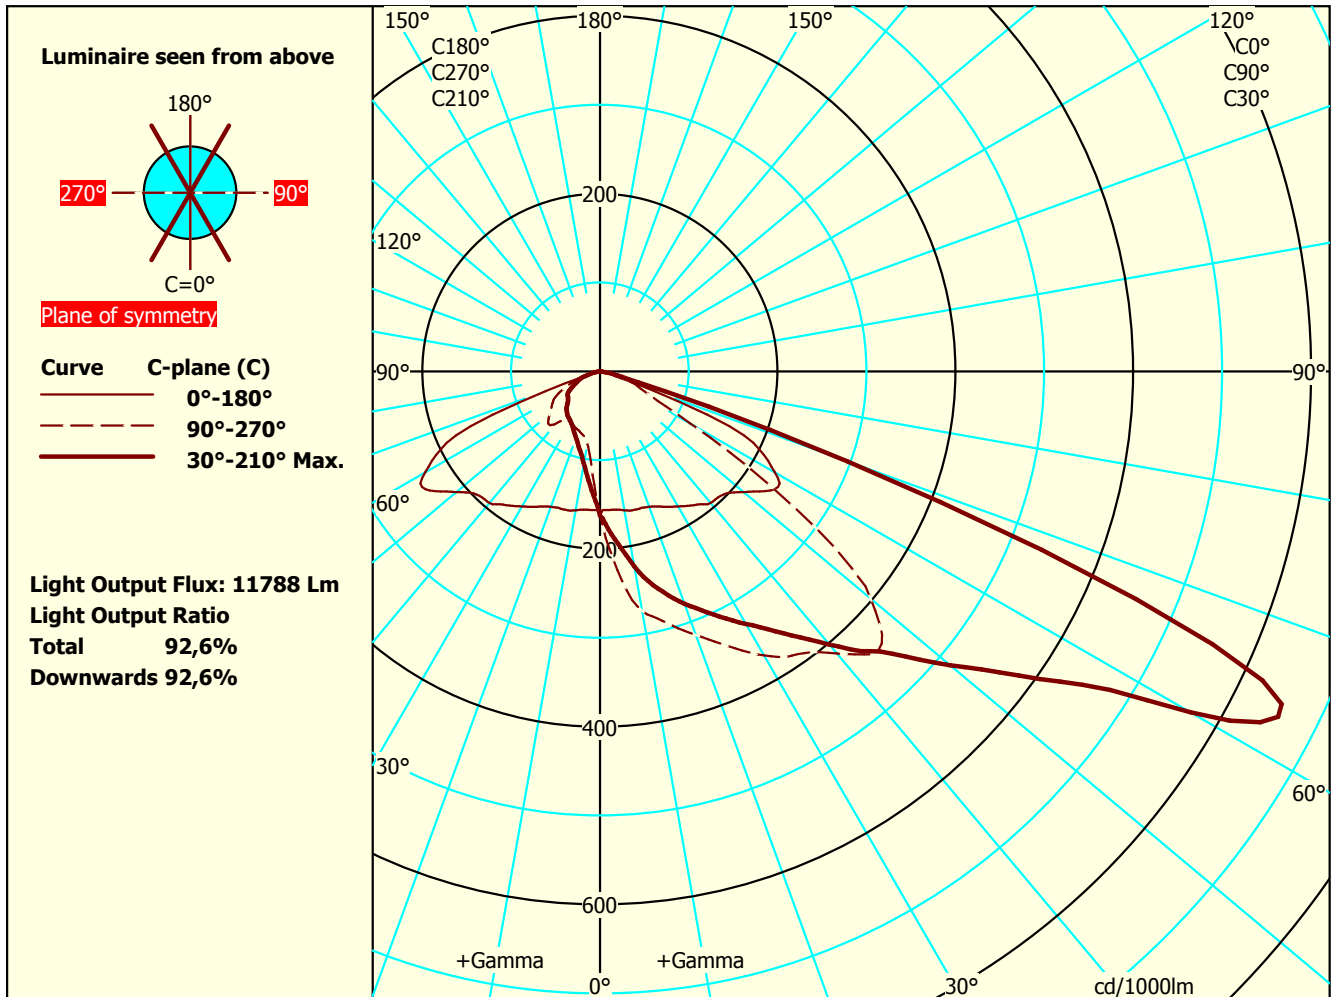

Focus Lighting

Luminaire: Peak_3xFFg5DA_MEW_840
 Type No.:
 Test Report: VFR-200103-0123-MS
 Date / name: 22-01-2021 - serial: 2316635689
 Tilt-angle: 0°
 Conv.factor: 1
 File Name: Peak_3xFFg5DA_MEW_840.ltd

Lightsources 1
 Type: FFg5DA_2x8/840_6300mA
 Total luminous flux: 12737 lm
 Colour temp: 4000
 CRI: 80
 Watt total: 94,2 W

PhotoFiler/2010.10/EULumdat 1
 Dimensions Luminous Physical
 Length mm 370 380
 Width (Circular=0) 0 0
 Heigth C0° side 0 114
 Heigth C90° end 0
 Heigth C180° side 0
 Heigth C270° end 0

Some part of the I-table and luminous flux is missing. Thus the output flux and ratios are uncertain.