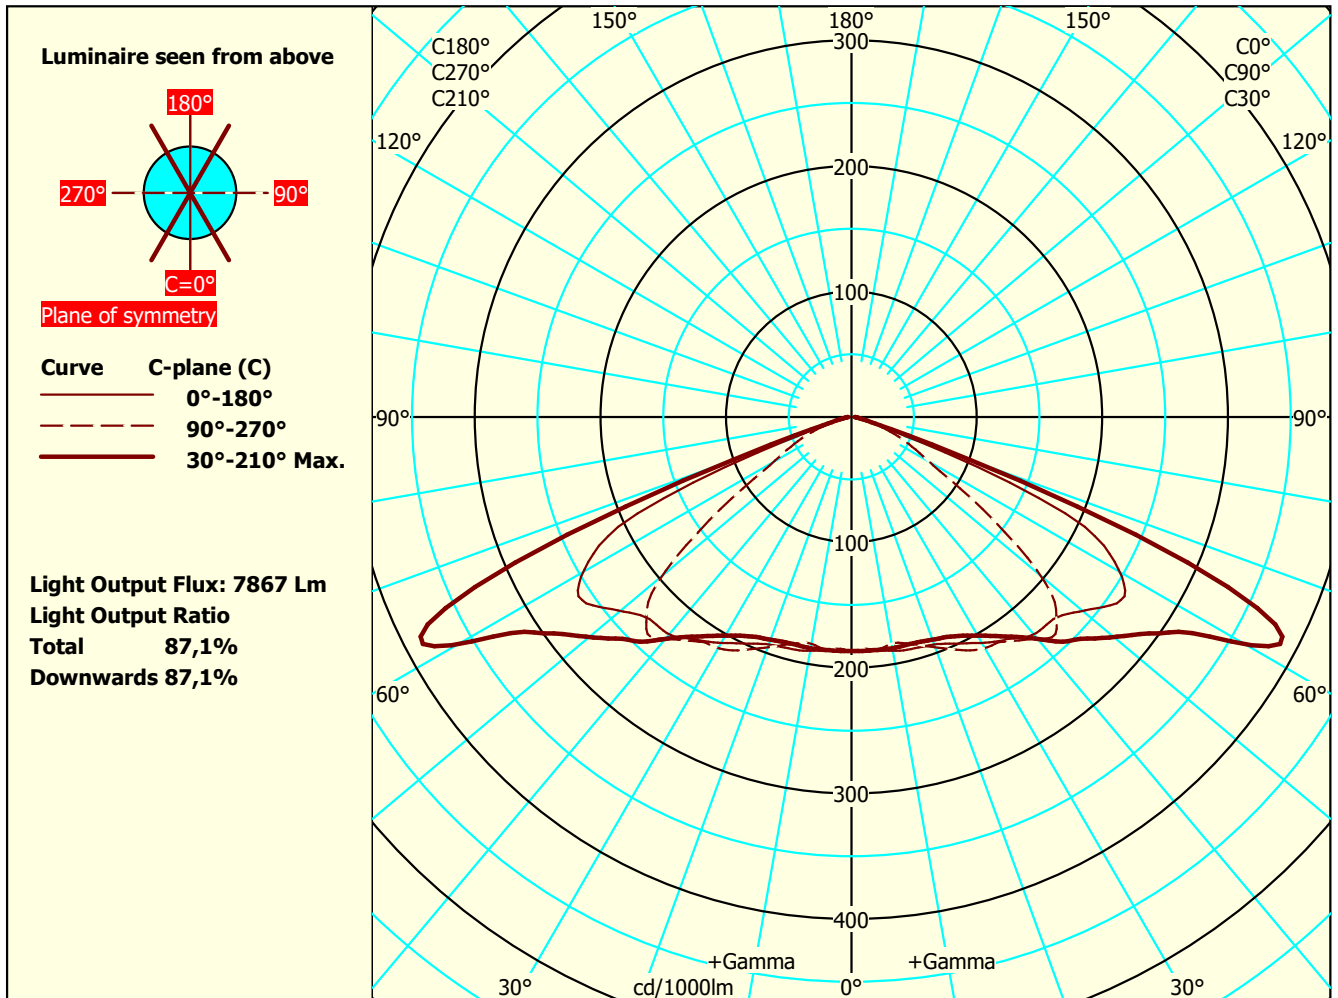

Focus Lighting AS

PhotoFiler/2013.12.0.2/EULumdat 1

Luminaire: Way_3xFFg5DA_MEW-sym_830

Lightsources 1

Dimensions Luminous Physical

Type No.:

Type: 3xFF2x6DA/830_630mA

Length mm 470 480

Test Report: VFR-181214-0274-MS

Total luminous flux: 9031 lm

Width (Circular=0) 0 0

Date / name: 29-06-2021 - serial: 2316635689 sensor:

Colour temp: 3000

Heigth C0° side 36 240

3060857322

CRI: 80

Heigth C90° end 36

Tilt-angle: 0°

Watt total: 69,9 W

Heigth C180° side 36

Conv.factor: 1

Heigth C270° end 36

File Name: Way_3xFFg5DA_MEW-sym_830.ldt

Some part of the I-table and luminous flux is missing. Thus the output flux and ratios are uncertain.