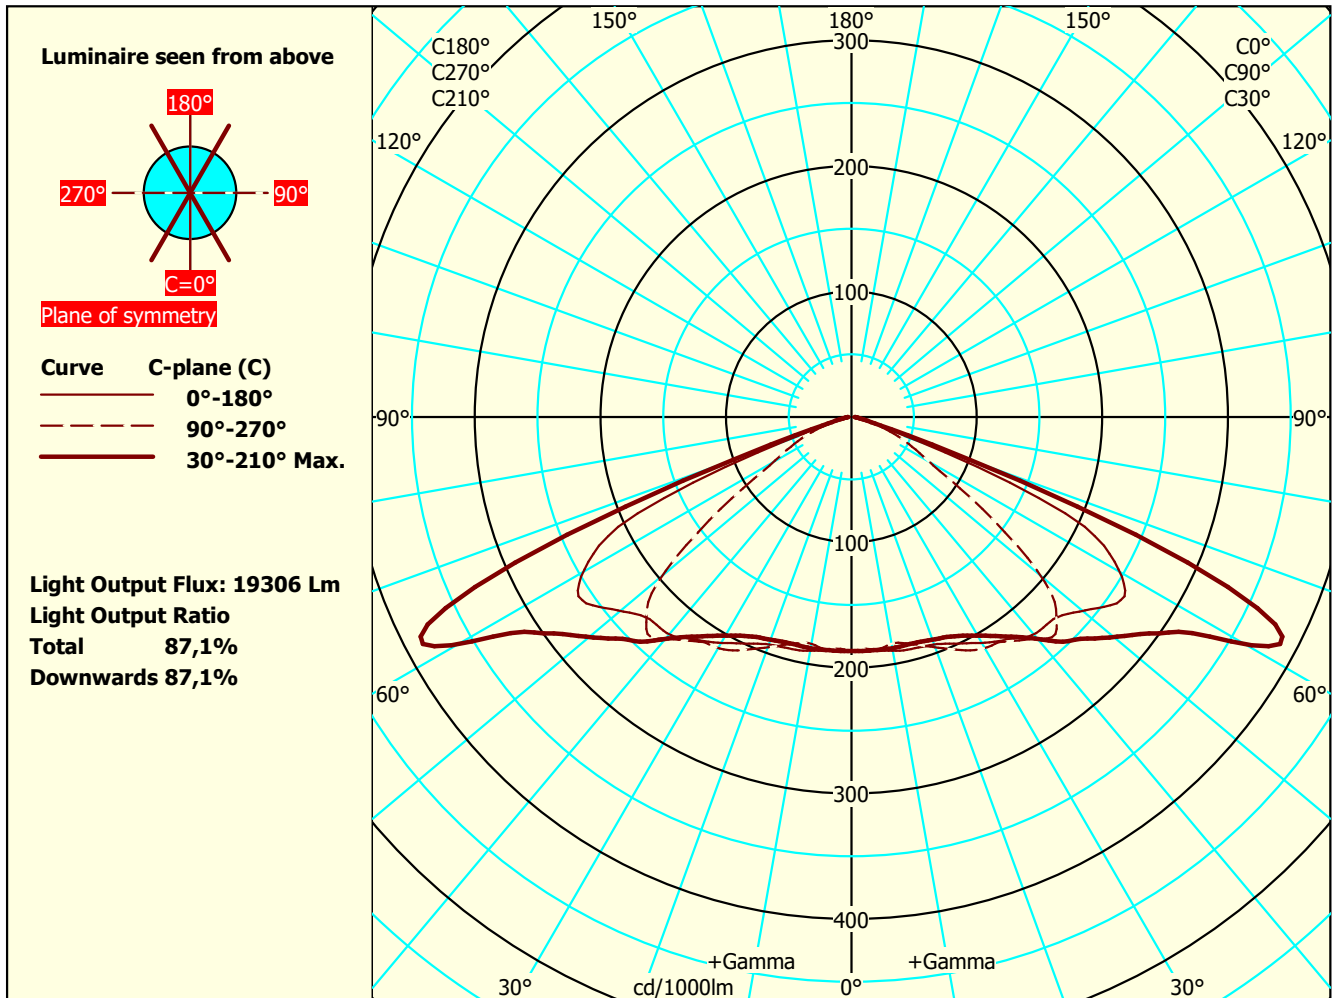

Focus Lighting AS

PhotoFiler/2013.12.0.2/EULumdat 1

Luminaire: Way_4xFFg5DA_MEW-sym_730

Lightsources 1

Dimensions Luminous Physical

Type No.:

Type: 4xFF2x8DA/740_799mA

Length mm 470 480

Test Report: VFR-200108-0274-MS

Total luminous flux: 22162 lm

Width (Circular=0) 0 0

Date / name: 24-06-2021 - serial: 2316635689 sensor:

Colour temp: 3000

Heigth C0° side 36 240

3060857322

CRI: 73,7

Heigth C90° end 36

Tilt-angle: 0°

Watt total: 160 W

Heigth C180° side 36

Conv.factor: 1

Heigth C270° end 36

File Name: Way_4xFFg5DA_MEW-sym_730.ldt

Some part of the I-table and luminous flux is missing. Thus the output flux and ratios are uncertain.