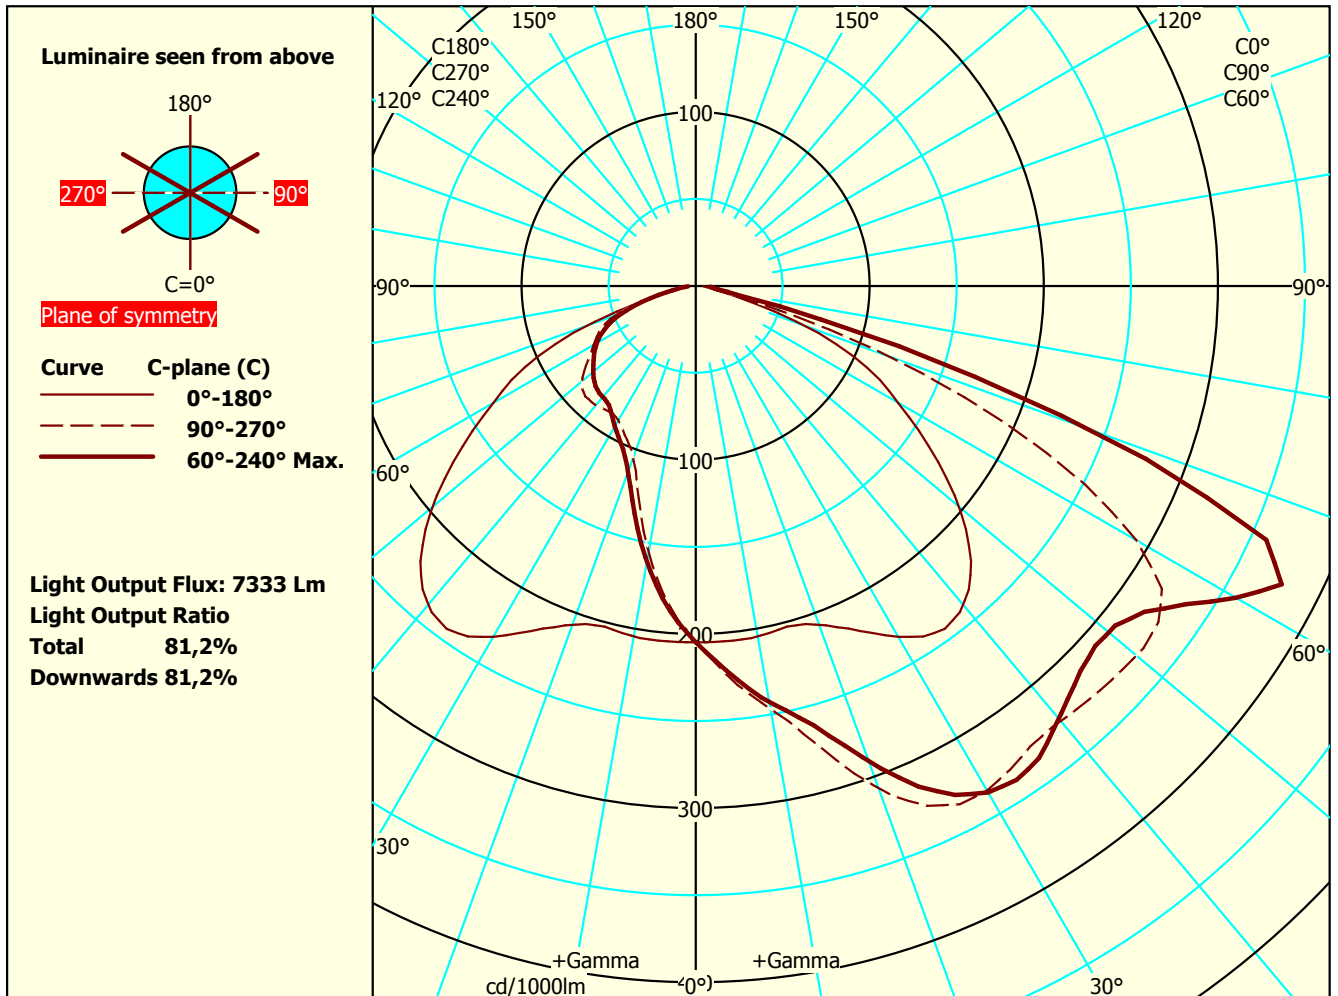

Test Report: VFR-181129-0259-MS

Total luminous flux: 9031 lm

Width (Circular=0) 0 0

Date / name: 29-06-2021 - serial: 2316635689 sensor:

Colour temp: 3000

Heigth C0° side 36 240

3060857322

CRI: 80

Heigth C90° end 36

Tilt-angle: 0°

Watt total: 69,9 W

Heigth C180° side 36

Conv.factor: 1

Heigth C270° end 36

File Name: Way\_3xFFg5DA\_T4\_830.ltd

Some part of the I-table and luminous flux is missing. Thus the output flux and ratios are uncertain.