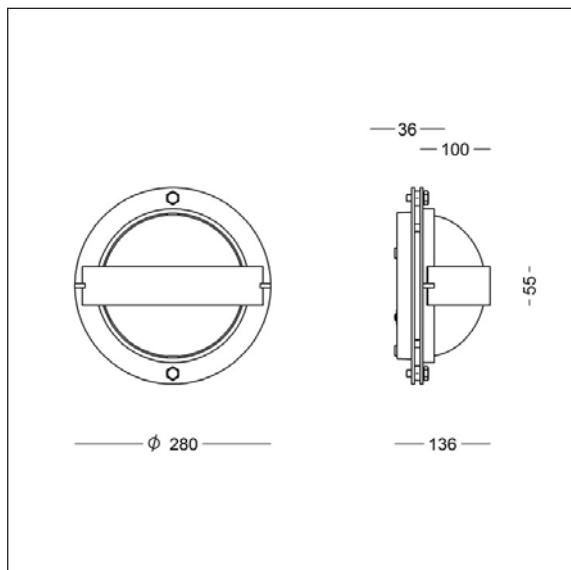

FOCUS-LIGHTING

Tema Buen - LED

Design: Niels Enevold

Luminaire specification:

Material:	Hot-dipped galvanised steel
Wall box:	Cast aluminium
Shade:	Clear or opal white polycarbonate, option for top cover
Connection:	max 2 cables, 2.5 mm ² , into 5 x 6 mm ² terminal block
Classification:	IP66, class I or II
Impact resistance:	IK10
Corrosion class:	C4
Weight:	ca 5 kg
Lamp type:	LED, exchangeable

Tema Buen - E27

Design: Niels Enevold

Luminaire specification:

Material:	Hot-dipped galvanised steel
Wall box:	Cast aluminium
Shade:	Clear or opal-white polycarbonate, option for top cover
Connection:	max 2 cables, 2.5 mm ² , into 5 x 6 mm ² terminal block
Classification:	IP66, class I or II
Impact resistance:	IK10
Corrosion class:	C4
Weight:	ca 5 kg

Tema Buen E27

Lamp type: max 52 W, max L/Ø: 116/60 mm

Product codes:

Tema Buen			
Item Nos.	Lamp type		
6071-	E27, max 52 W, max length 116 mm, max diameter 60 mm		
	Select colour in the table below.		
Combine with:	Colour	Shade	
	9 galvanised	empty	clear shade
		H	top cover
		0	opal-white shade
Example Order code:	6071-9H = Tema Buen, galvanised, E27, clear shade with top cover		