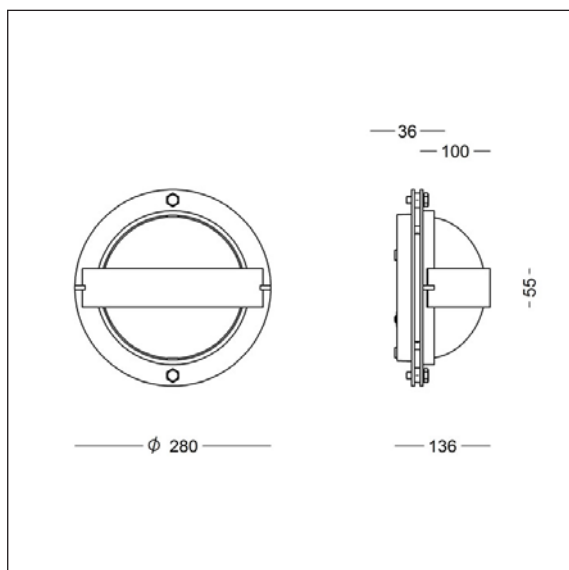

FOCUS-LIGHTING

Tema Buen - LED

Design: Niels Enevold

Luminaire specification:

Material:	Hot-dipped galvanised steel
Wall box:	Cast aluminium
Shade:	Clear or opal white polycarbonate, option for top cover
Connection:	max 2 cables, 2.5 mm ² , into 5 x 6 mm ² terminal block
Classification:	IP66, class I or II
Impact resistance:	IK10
Corrosion class:	C4
Weight:	ca 5 kg
Lamp type:	LED, exchangeable

Tema Buen - E27

Design: Niels Enevold

Luminaire specification:

Material:	Hot-dipped galvanised steel
Wall box:	Cast aluminium
Shade:	Clear or opal-white polycarbonate, option for top cover
Connection:	max 2 cables, 2.5 mm ² , into 5 x 6 mm ² terminal block
Classification:	IP66, class I or II
Impact resistance:	IK10
Corrosion class:	C4
Weight:	ca 5 kg

Tema Buen E27

Lamp type: max 52 W, max L/Ø: 116/60 mm

Product codes:

Tema Buen			
Item Nos.	Lamp type		
6071-	E27, max 52 W, max length 116 mm, max diameter 60 mm		
	Select colour in the table below.		
Combine with:	Colour	Shade	
	9 galvanised	empty	clear shade
		H	top cover
		0	opal-white shade
Example Order code:	6071-9H = Tema Buen, galvanised, E27, clear shade with top cover		