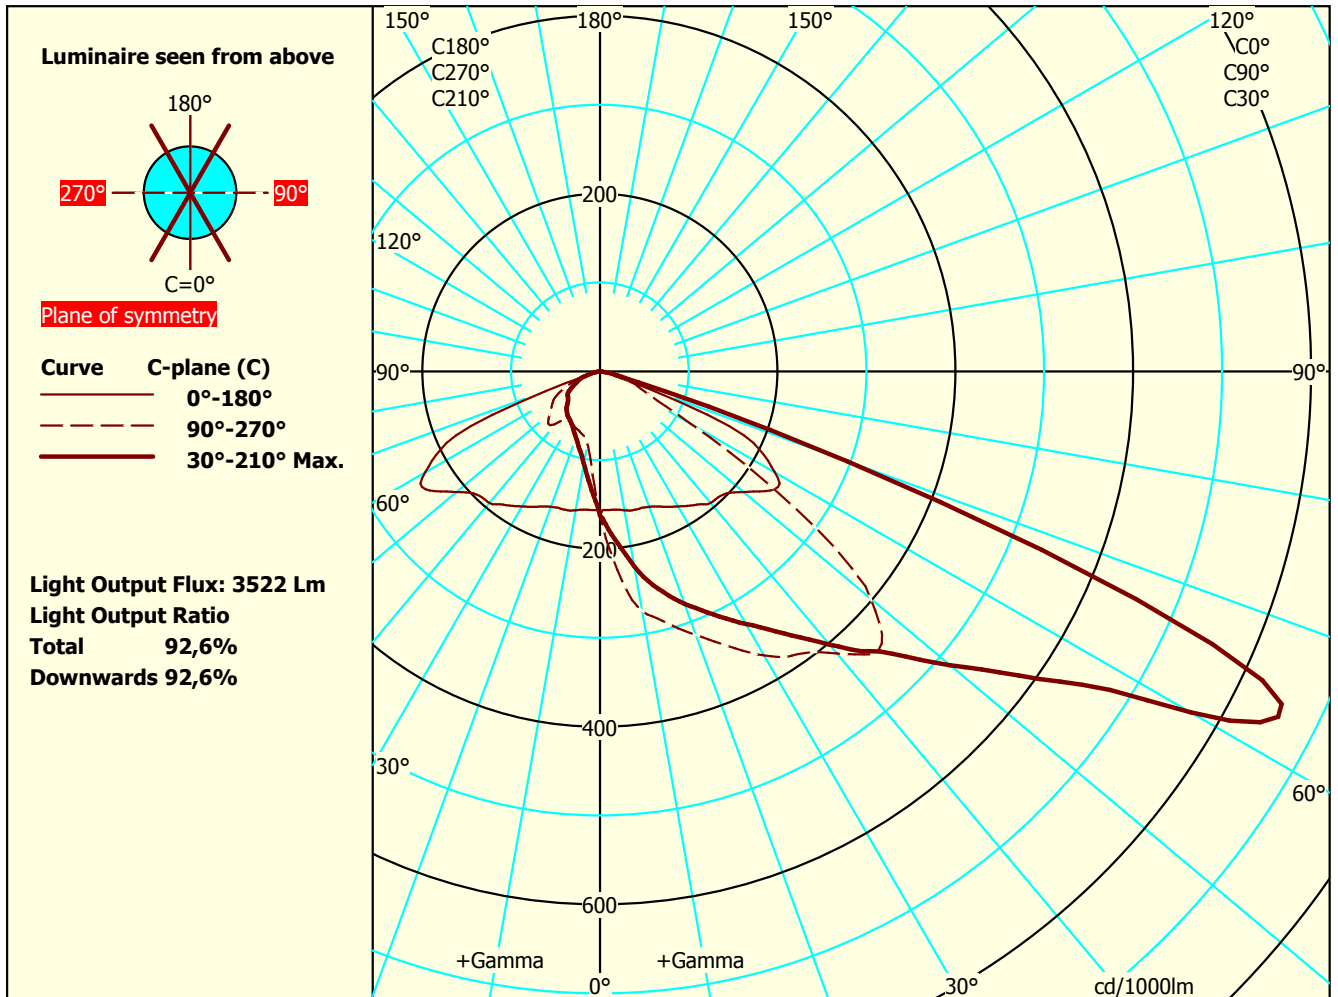

Focus Lighting

Luminaire: Peak_1xFFg5DA_MEW_827
 Type No.:
 Test Report: VFR-180606-0123-MS
 Date / name: 22-06-2021 - serial: 2316635689
 Tilt-angle: 0°
 Conv.factor: 1
 File Name: Peak_1xFFg5DA_MEW_827.ldt

Lightsources 1
 Type: FFg5DA_2x8/827_630mA
 Total luminous flux: 3806 lm
 Colour temp: 2700
 CRI: 80
 Watt total: 32,5 W

PhotoFiler/2010.10/EULumdat 1
 Dimensions Luminous Physical
 Length mm 370 380
 Width (Circular=0) 0 0
 Heigth C0° side 0 114
 Heigth C90° end 0
 Heigth C180° side 0
 Heigth C270° end 0

Some part of the I-table and luminous flux is missing. Thus the output flux and ratios are uncertain.