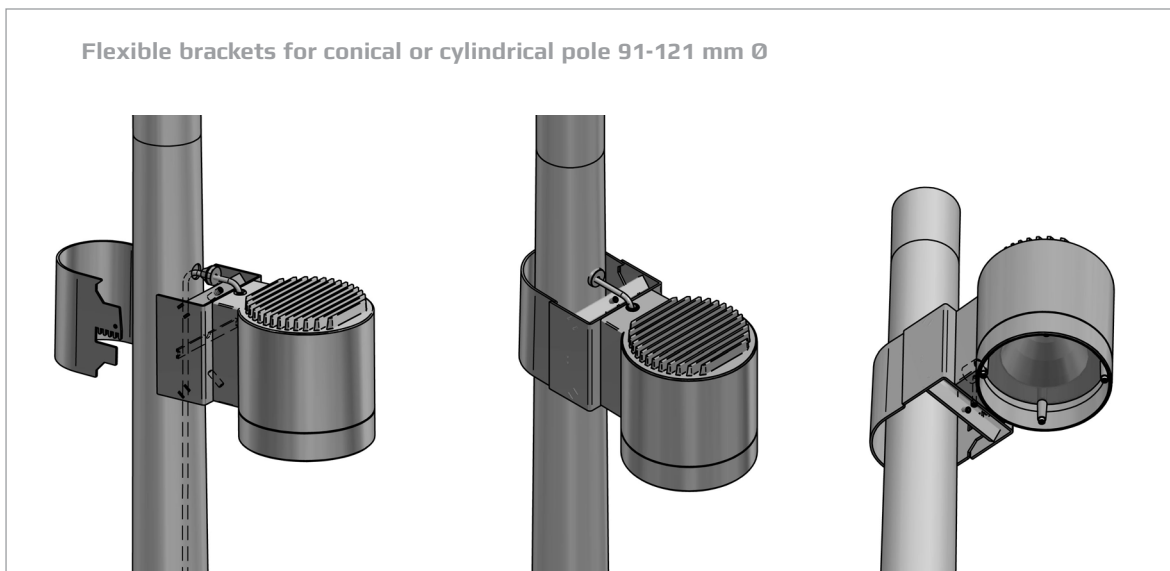

# Turn - brackets for cylindrical or conical pole

Design: FRIIS & MOLTKE Design

Brackets for cylindrical pole 76 mm Ø; option for Ø60 mm adapter

Flexible brackets for conical or cylindrical pole 91-121 mm Ø