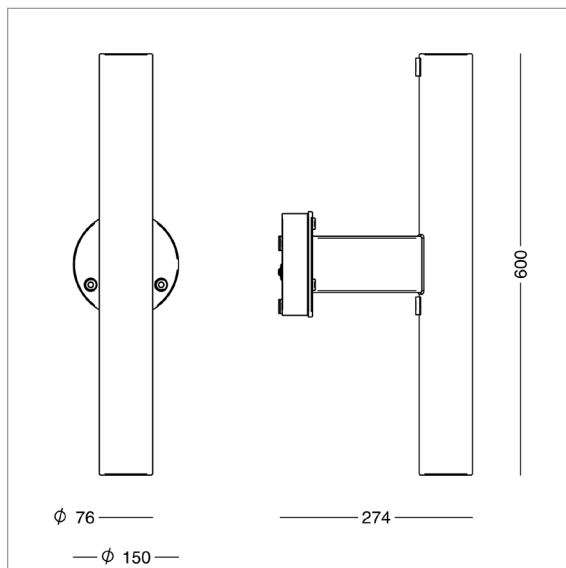

Turn - wall mounting

Design: FRIIS & MOLTKE Design

Product codes:

Turn - arms for wall mount	Select colour in the table below.	
Item No.		
8011-	Arm, aluminium, for one fixture. Arm and fixture will be assembled by Focus Lighting.	
8012-	Arm, aluminium, for two fixtures. Arm and fixtures will be assembled by Focus Lighting.	
Combine with:	Colour	
	01 raw anodized	
	4 graphite grey	
	9 silver grey	
	17 corten brown	
	66 black noir 900