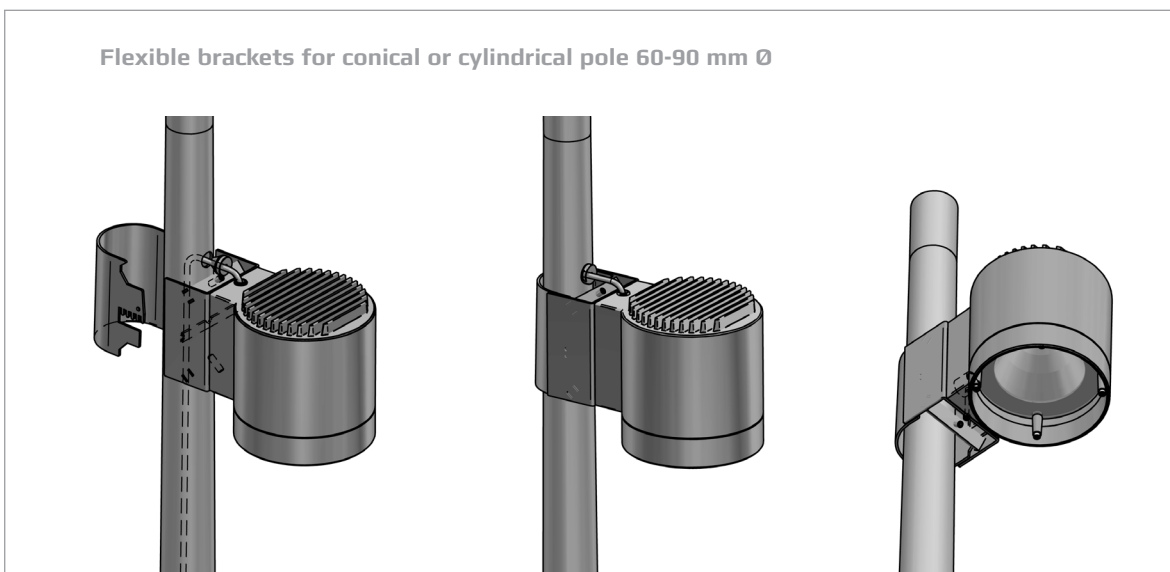

# Turn - brackets for cylindrical or conical pole

Design: FRIIS & MOLTKE Design

Brackets for cylindrical pole 76 mm Ø; option for Ø60 mm adapter

Flexible brackets for conical or cylindrical pole 91-121 mm Ø

Flexible brackets for conical or cylindrical pole 60-90 mm Ø