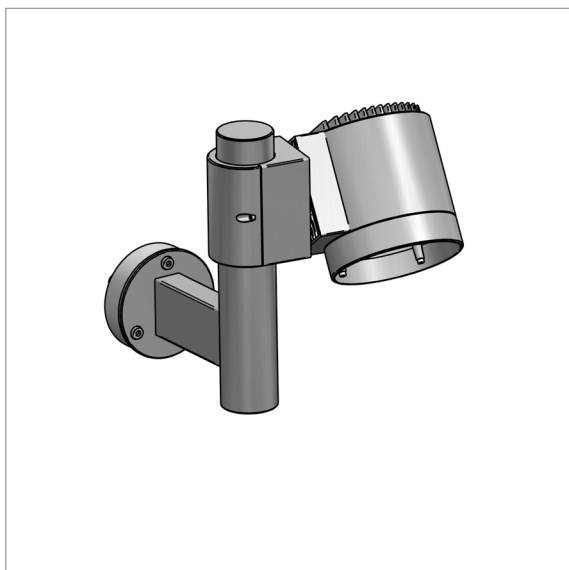

Turn - wall mounting

Design: FRIIS & MOLTKE Design

Product codes:

Turn - arms for wall mount	Select colour in the table below.	
Item No.		
8011-	Arm, aluminium, for one fixture. Arm and fixture will be assembled by Focus Lighting.	
8012-	Arm, aluminium, for two fixtures. Arm and fixtures will be assembled by Focus Lighting.	
Combine with:	Colour	
	01 raw anodized	
	4 graphite grey	
	9 silver grey	
	17 corten brown	
	66 black noir 900