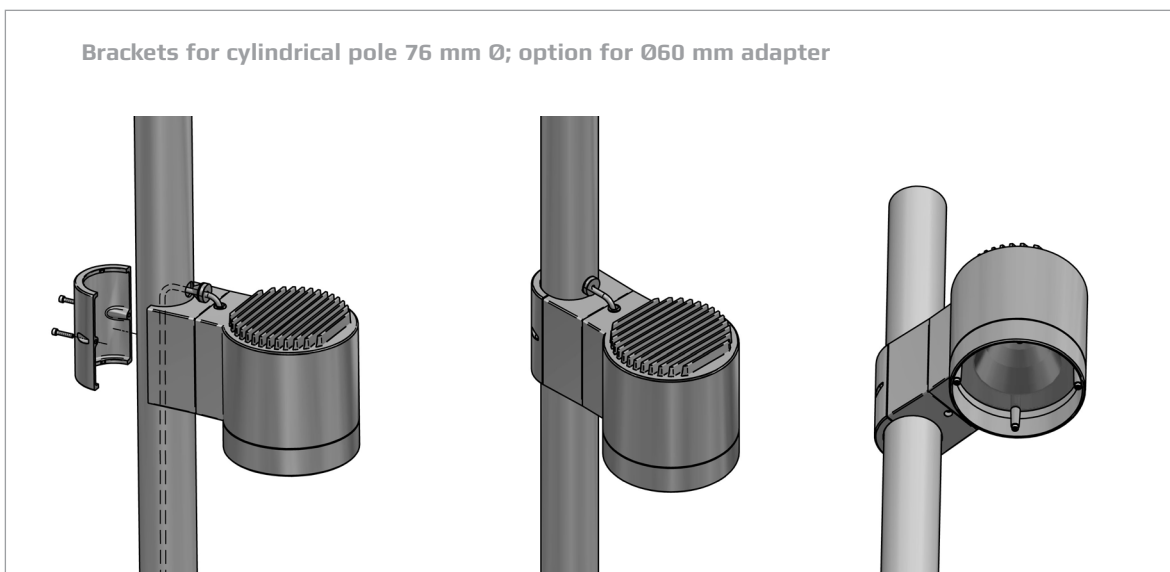

Turn - brackets for cylindrical or conical pole

Design: FRIIS & MOLTKE Design

Brackets for cylindrical pole 76 mm Ø; option for Ø60 mm adapter