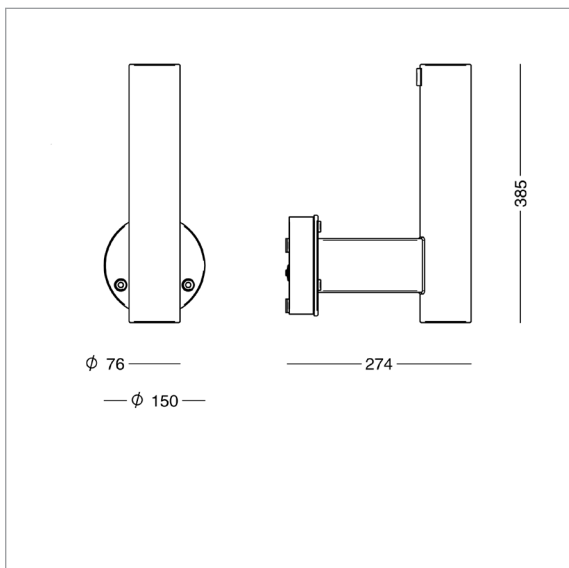

Turn - wall mounting

Design: FRIIS & MOLTKE Design

Product codes:

Turn - arms for wall mount	Select colour in the table below.	
Item No.		
8011-	Arm, aluminium, for one fixture. Arm and fixture will be assembled by Focus Lighting.	
8012-	Arm, aluminium, for two fixtures. Arm and fixtures will be assembled by Focus Lighting.	
Combine with:	Colour	
	01 raw anodized	
	4 graphite grey	
	9 silver grey	
	17 corten brown	
	66 black noir 900