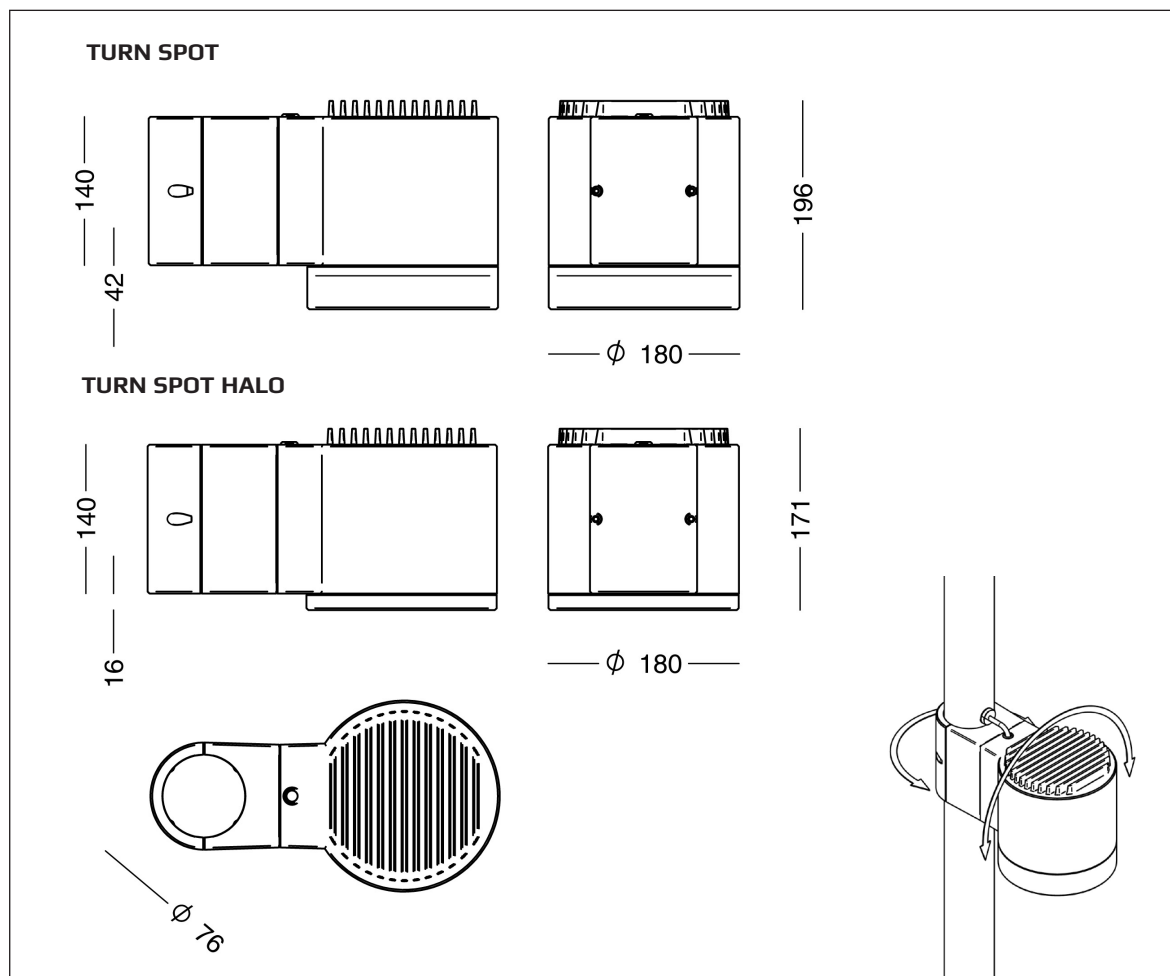

Both spots are equipped with reflector and LED with light distribution in three angles: narrow (12°), medium (19°), and wide (38°).

The spots can be adjusted horizontally around the post and vertically in the bracket. When holes have been bored in the post, the spots can be turned 90 degrees to both sides.

## Luminaire specification:

Material:	
Turn Spot:	Cast aluminium
Turn Spot Halo:	Cast aluminium and opal-white acrylate
Coating:	Raw anodized Graphite grey: YW355F Silver grey: Y2370I Corten brown: YX355F Black: Noir 900 Sablé, SN351F
Shade:	Clear glass with silk coating at the edge Honeycomb filter optional
Mounting:	At conical post, or design post with 76 mm cylindrical extension Adapter for 60 mm post optional
Lead:	8.5 m lead, 2 x 1 mm <sup>2</sup> , is included
Connection:	In the post
Classification:	IP66, class II
Impact resistance:	IK08
Corrosion class:	C4, C5 optional
Wind sweeping area:	0.053 m <sup>2</sup>
Weight:	6 kg