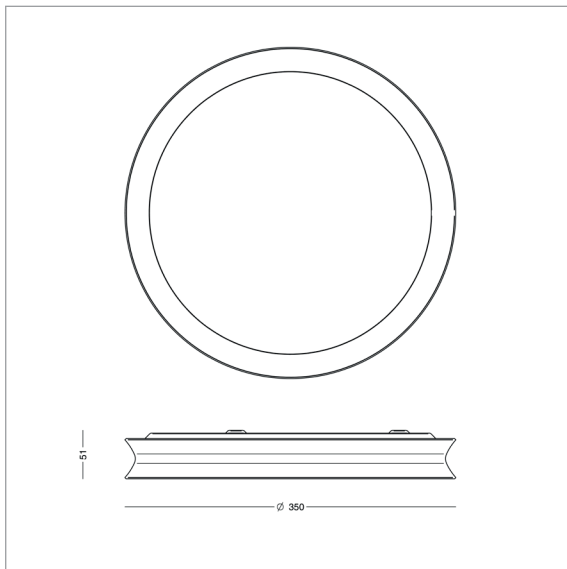

Types:

For wall or ceiling, uplight/backlight optional
Pendants

Sizes:

Diameter: 225, 350, or 535 mm
Diameter pendants: 535 or 350 mm

Finish:

Raw aluminium
Various RAL colours

Lighting:

LED: Edge Lit, exchangeable
Top reflector + light guide plate (LGP)

Yoyo 535 - surface mounting

Design: C.F. Møller Architects

Luminaire specification:

Material:	Cast aluminium
Finish:	Raw aluminium white RAL9010, black RAL9005, alu-grey RAL9006, yellow RAL1032, orange RAL2003, blue-green RAL6004, squirrel grey RAL7000
Shade:	Acrylate (PMMA), opalised or micro prismatic
Mounting:	On ceiling or wall
Connection:	max 2 cables, 5x1.5 mm ² into 5-pole terminal block 2x2.5 mm ²
Classification:	IP20, class I
Weight:	4.1 kg
Lamp type:	LED, exchangeable

Yoyo 350 - surface mounting

Design: C.F. Møller Architects

Luminaire specification:

Material:	Cast aluminium
Finish:	Raw aluminium white RAL9010, black RAL9005, alu-grey RAL9006, yellow RAL1032, orange RAL2003, blue-green RAL6004, squirrel grey RAL7000
Shade:	Acrylate (PMMA), opalised or micro prismatic
Mounting:	On ceiling or wall
Connection:	max 2 cables, 5x1.5 mm ² into 5-pole terminal block 2x2.5 mm ²
Classification:	IP20, class I
Weight:	2.1 kg
Lamp type:	LED, exchangeable