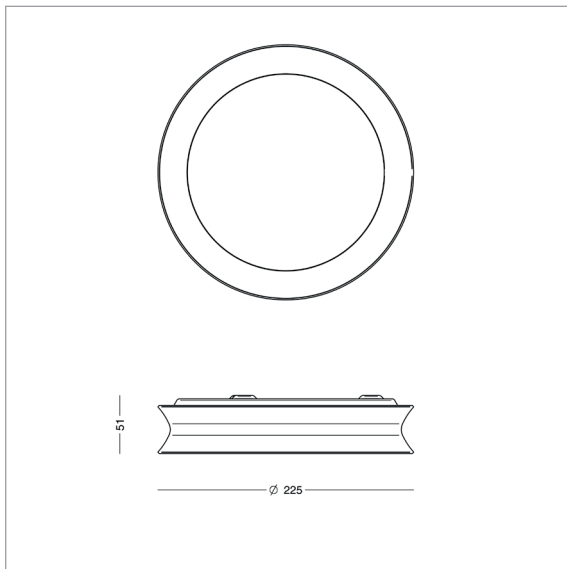

Types:

For wall or ceiling, uplight/backlight optional
Pendants

Sizes:

Diameter: 225, 350, or 535 mm
Diameter pendants: 535 or 350 mm

Finish:

Raw aluminium
Various RAL colours

Lighting:

LED: Edge Lit, exchangeable
Top reflector + light guide plate (LGP)

Yoyo 535 - surface mounting

Design: C.F. Møller Architects

Luminaire specification:

Material:	Cast aluminium
Finish:	Raw aluminium white RAL9010, black RAL9005, alu-grey RAL9006, yellow RAL1032, orange RAL2003, blue-green RAL6004, squirrel grey RAL7000
Shade:	Acrylate (PMMA), opalised or micro prismatic
Mounting:	On ceiling or wall
Connection:	max 2 cables, 5x1.5 mm ² into 5-pole terminal block 2x2.5 mm ²
Classification:	IP20, class I
Weight:	4.1 kg
Lamp type:	LED, exchangeable

Yoyo 350 - surface mounting

Design: C.F. Møller Architects

Luminaire specification:

Material:	Cast aluminium
Finish:	Raw aluminium white RAL9010, black RAL9005, alu-grey RAL9006, yellow RAL1032, orange RAL2003, blue-green RAL6004, squirrel grey RAL7000
Shade:	Acrylate (PMMA), opalised or micro prismatic
Mounting:	On ceiling or wall
Connection:	max 2 cables, 5x1.5 mm ² into 5-pole terminal block 2x2.5 mm ²
Classification:	IP20, class I
Weight:	2.1 kg
Lamp type:	LED, exchangeable

Yoyo 225 - surface mounting

Design: C.F. Møller Architects

Luminaire specification:

Material:	Cast aluminium
Finish:	Raw aluminium white RAL9010, black RAL9005, alu-grey RAL9006, yellow RAL1032, orange RAL2003, blue-green RAL6004, squirrel grey RAL7000
Shade:	Acrylate (PMMA), opalised or micro prismatic
Mounting:	On ceiling or wall
Connection:	max 2 cables, 5x1.5 mm ² into 5-pole terminal block 2x2.5 mm ²
Classification:	IP20, class I
Weight:	1.2 kg
Lamp type:	LED, exchangeable