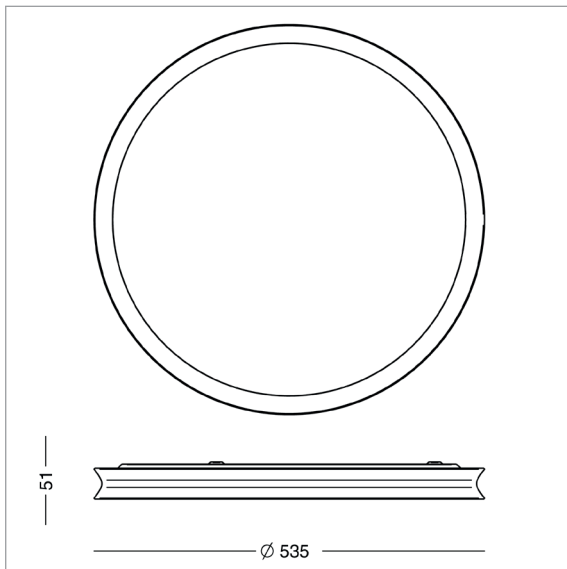

Being edge lit, the Yoyo fixtures are free from dots and shadows from other components. They are available with opalised or prismatic shades featuring the diffuse or the directed light.

The height of the Yoyo fixtures is 51 mm, and they are ideal for any application on wall or ceiling, including staircases, corridors, etc.

Types:

For wall or ceiling, uplight/backlight optional
Pendants

Sizes:

Diameter: 225, 350, or 535 mm
Diameter pendants: 535 or 350 mm

Finish:

Raw aluminium
Various RAL colours

Lighting:

LED: Edge Lit, exchangeable
Top reflector + light guide plate (LGP)

Yoyo 535 - surface mounting

Design: C.F. Møller Architects

Luminaire specification:

Material:	Cast aluminium
Finish:	Raw aluminium white RAL9010, black RAL9005, alu-grey RAL9006, yellow RAL1032, orange RAL2003, blue-green RAL6004, squirrel grey RAL7000
Shade:	Acrylate (PMMA), opalised or micro prismatic
Mounting:	On ceiling or wall
Connection:	max 2 cables, 5x1.5 mm ² into 5-pole terminal block 2x2.5 mm ²
Classification:	IP20, class I
Weight:	4.1 kg
Lamp type:	LED, exchangeable