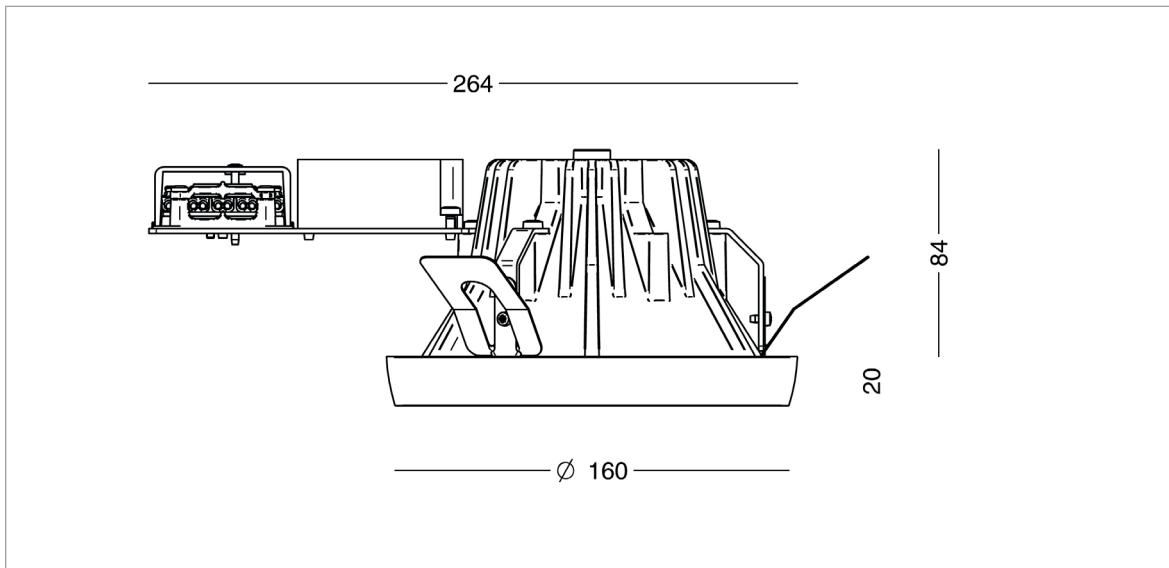

**Dimensions:**

Diameter: 160 mm  
Outer height: 20 mm  
Built-in height: 90 mm

**Powder coating:**

White RAL 9010 Textura  
Black Noir 900 Sablé  
Alu-grey RAL 9006 Textura  
Corten brown YX355F

**Lamp type:**

## Luminaire

<b>Material:</b>	<b>Pelée 160</b> Cast aluminium, powder coated: white RAL 9010 Textura black Noir 900 Sablé SN351F alu-grey RAL 9006 Textura corten brown YX355F
<b>Mounting:</b>	To be recessed 25 watts version not to be covered
<b>Cut-out:</b>	Ø149-154 mm in 6-15 mm plates Ø155-158 mm in 15-40 mm plates
<b>Built-in height:</b>	90 mm from lower edge of ceiling
<b>Clearances:</b>	Horizontally: 50 mm recommended
<b>Connection:</b>	Max 2 cables, 5x1.5 mm <sup>2</sup> into 5-pole terminal block, 2x2.5 mm <sup>2</sup>
<b>Classification:</b>	IP20, class I
<b>Weight:</b>	0.85 kg
<b>Lamp type:</b>	LED