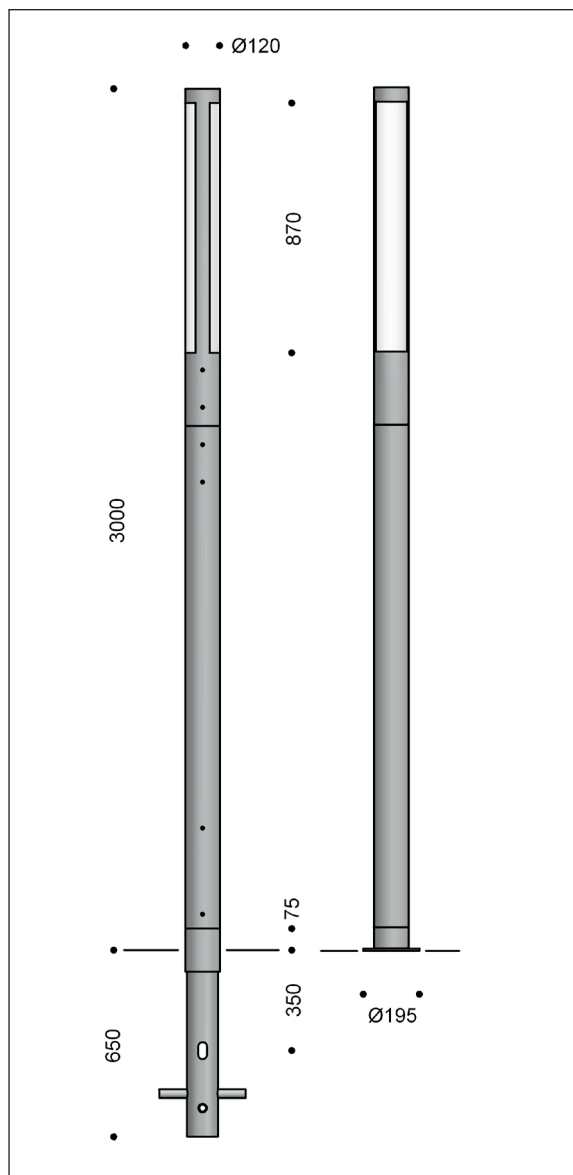

Sticks 3000 - LED

Design: schmidt hammer lassen design

Luminaire specification:

Material:	Aluminium
Coating:	Graphite grey: YW355F Black: RAL 9005 SN805G Black: Noir 900 Sablé SN351F Corten brown: YX355F
Light slots:	Acrylic glas, opalised, single og double sided
Mounting:	With rooted or flanged base
Connection:	max two cables, 5 x 6 mm² Driver and 4A fuse in the base
Classification:	IP55 , class II
Weight:	30 kg

LED specification:

LED type:	14 W T8-900mm LED-tube (TTC-14WT809-12)
Energy consumption:	14 W (single light slot)
Operational life:	min 40,000 hours at ta max 25°C
Colour temperature:	3000 Kelvin
Colour rendering:	min 70 Ra
Output ratio:	53 per cent

Product codes:

Sticks 3000, LED, single light slot						
Item Nos.	Mounting		Lamp type			
8834-	rooted base		14 W T8-900 mm LED tube			
8844-	flanged base		14 W T8-900 mm LED tube			
Sticks 3000, LED, double light slot						
8835-	rooted base		2 x 14 W T8-900 mm LED tube			
8845-	flanged base		2 x 14 W T8-900 mm LED tube			
Select colour, colour temperature, etc. in the table below.						
To be combined with:	Colour	Colour temperature		Protection class		
	3 black RAL 9005	730	3000 K, 70 Ra	empty	class II	
	4 graphite grey	740	4000 K, 70 Ra			
	9 silver grey					
	17 corten brown					
	66 black noir 900					
Example Order code:	8834-4730 = Sticks 3000 single light slit, rooted base, 14 W LED, graphite grey, 3000 K 70 Ra					

Find our sales partner in your country under Contacts at www.focus-lighting.dk