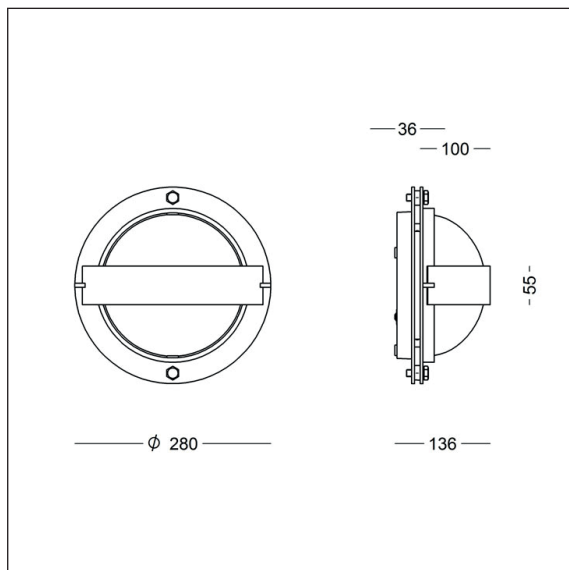

Tema Buen - E27

Design: Niels Enevold

Luminaire specification:

Material:	Hot-dipped galvanised steel
Wall box:	Cast aluminium
Shade:	Clear or opal-white polycarbonate, option for top cover
Connection:	max 2 cables, 2.5 mm ² , into 5 x 6 mm ² terminal block
Classification:	IP66, class I or II
Impact resistance:	IK10
Corrosion class:	C4
Weight:	ca 5 kg

Tema Buen E27

Lamp type: max 52 W, max L/Ø: 116/60 mm

Product codes:

Tema Buen			
Item Nos.	Lamp type		
6071-	E27, max 52 W, max length 116 mm, max diameter 60 mm		
	Select colour in the table below.		
Combine with:	Colour	Shade	
	9 galvanised	empty	clear shade
		H	top cover
		0	opal-white shade
Example Order code:	6071-9H = Tema Buen, galvanised, E27, clear shade with top cover		