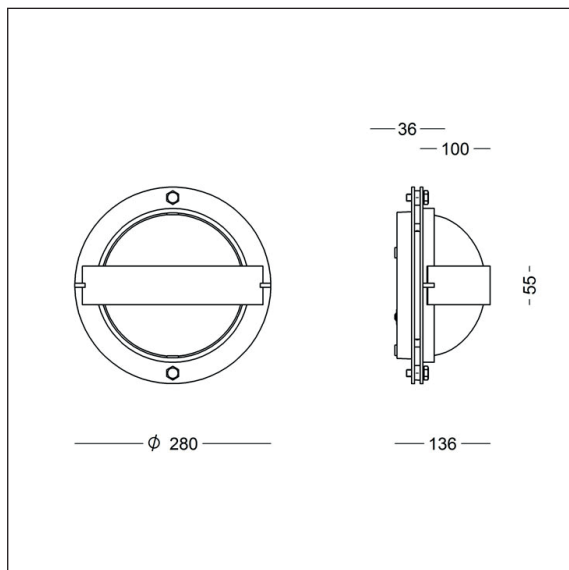

FOCUS-LIGHTING

Tema Buen - LED

Design: Niels Enevold

Luminaire specification:

Material:	Hot-dipped galvanised steel
Wall box:	Cast aluminium
Shade:	Clear or opal white polycarbonate, option for top cover
Connection:	max 2 cables, 2.5 mm ² , into 5 x 6 mm ² terminal block
Classification:	IP66, class I or II
Impact resistance:	IK10
Corrosion class:	C4
Weight:	ca 5 kg
Lamp type:	LED, exchangeable

Tema Buen - E27

Design: Niels Enevold

Luminaire specification:

Material:	Hot-dipped galvanised steel
Wall box:	Cast aluminium
Shade:	Clear or opal-white polycarbonate, option for top cover
Connection:	max 2 cables, 2.5 mm ² , into 5 x 6 mm ² terminal block
Classification:	IP66, class I or II
Impact resistance:	IK10
Corrosion class:	C4
Weight:	ca 5 kg

Tema Buen E27

Lamp type: max 52 W, max L/Ø: 116/60 mm

Product codes:

Tema Buen			
Item Nos.	Lamp type		
6071-	E27, max 52 W, max length 116 mm, max diameter 60 mm		
	Select colour in the table below.		
Combine with:	Colour	Shade	
	9 galvanised	empty	clear shade
		H	top cover
		0	opal-white shade
Example Order code:	6071-9H = Tema Buen, galvanised, E27, clear shade with top cover		